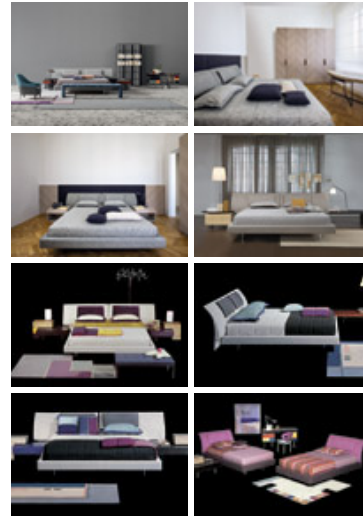

IL LOFT / COLLECTION / BEDS / KIM

## Kim

Upholstered bed with a long or short headboard, covered with materials from our collection.

 Stampa - Print

info@iloft.com :  iloft\_Srl : 11 / [EN](#) : Credits