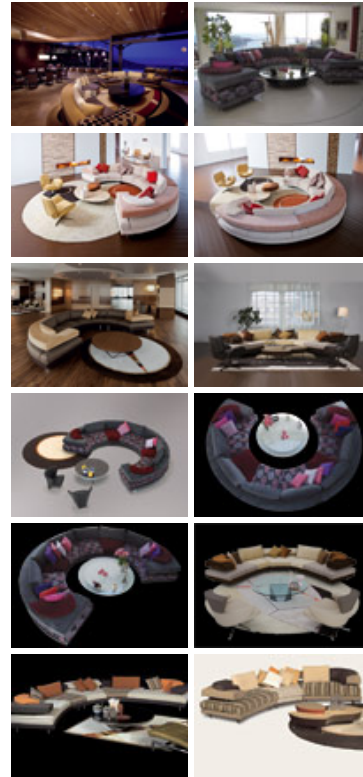

IL LOFT / COLLECTION / SOFAS / RODI SEMICIRCOLARE

Rodi Semicircolare

A Sofa made of linear, shaped and circular components with cushions in different shapes and sizes to make it even more comfortable. The padded, curved backs make different shapes, and the original bias cut of the seat cushions ensures that they are very functional to use. The collection includes linear, corner and semicircular sofas.

Stampa - Print