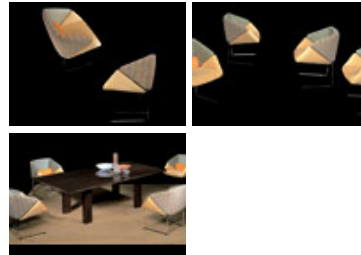

IL LOFT / COLLECTION / CHAIRS AND BAR STOOLS / GILDA DINING

Gilda dining

Padded dining chair with incorporated seat and back, supported by a chrome-plated metal trestle.

 Stampa - Print

info@iloft.com :  iloft_srl : 11 / [EN](#) : Credits