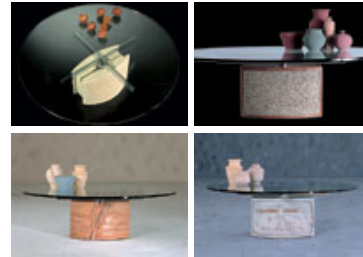

IL LOFT / COLLECTION / LOW TABLES / DILL

Dill

Low table with venetian stucco base. External portion available in three versions: Textured concrete in a variety of colors, Art work by painter Monti in two different colors and Graffiti. Crossbar in chromed steel, with clear glass top of different shapes and dimensions.