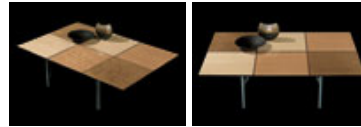

IL LOFT / COLLECTION / LOW TABLES / SQUARE

Square

Table with chromium-plated metal base and a top in wood with several colour inserts.

 Stampa - Print

info@iloft.com :  iloft_srl : 11 / [EN](#) : Credits