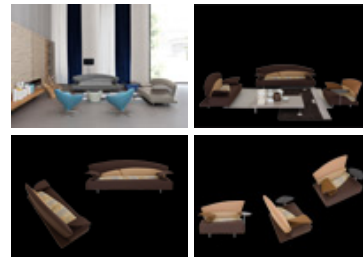

IL LOFT / COLLECTION / SOFAS / MULTIROY

Multiroy

Two and three-seat sofa with metal frame padded in resilient urethane rubber. Shaped back with special back-rest cushions. Seating with shaped cushions. The sofa comes also without arm-rests, with padded drop-shaped or rigid arm-rests covered in materials of our collection.