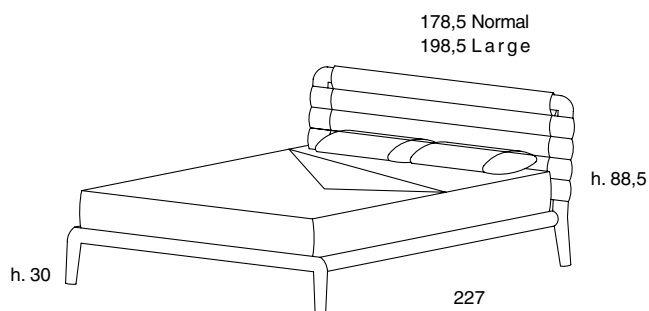

TUBE bed with solid wooden headboard. The bed is made of solid wood of 8 cm in diameter. The headboard also includes solid wooden rods of 2,5 cm in diameter. Upholstered headboard version with fabric.

Descrizione / Description

Legno massello tornito Ø 8 cm. Doghe testata in legno massello tornito Ø 2,5 cm. Versione con testata tessile completamente sfoderabile con imbottitura in poliuretano espanso e dacron a densità differenziata.

Structure made up of solid wood of 8 cm in diameter. Headboard's solid wooden rods of 2,5 cm in diameter. Upholstered headboard completely removable. Polyurethane and different density dacron padding.

Dimensione / Dimensions

Tube

Tube soft

Dimensione materassi cm. / Mattress dimensions cm.

160x200
180x200

OLIVIERI S.R.L.

Sede legale ed operativa via Marechiese n. 275 - 47922 Rimini (RN) Italia

Tel.: +39 0541 727787 Fax: +39 0541 728057 Email: info@olivierimobili.com