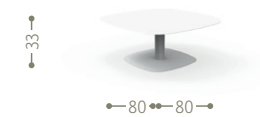

light grey

Fabric cushion

light grey

Fabric pillows 55x45 55x25

white

light grey

Glass table top matt

white

COFFEE TABLE H33 / CODE: ROPTC33

COFFEE TABLE H39 / CODE: ROPTC39

DINING TABLE 200X120 / CODE: ROPTP200

KG 50,0 | unit 1 0.41 mc | ☀️ | 🪑 x6 | 🔧

A12 🪚

DINING TABLE 240X150 / CODE: ROPTP240

KG 115,0 | unit 1 0.51 mc | ☀️ | 🪑 x8 | 🔧