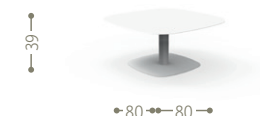

COFFEE TABLE H33 / CODE: ROPTC33

COFFEE TABLE H39 / CODE: ROPTC39

DINING TABLE 200X120 / CODE: ROPTP200

KG 50,0 | unit 1 0.41 mc | ☀️ | 🪑 x6 | 🔧

A12 🪚

DINING TABLE 240X150 / CODE: ROPTP240

KG 115,0 | unit 1 0.51 mc | ☀️ | 🪑 x8 | 🔧