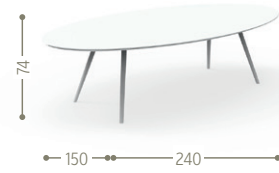

COFFEE TABLE H33 / CODE: ROPTC33

COFFEE TABLE H39 / CODE: ROPTC39

DINING TABLE 200X120 / CODE: ROPTP200

KG 50,0 | unit 1 0.41 mc | ☀️ | 🪑 x6 | 🔧

A12 🪚

DINING TABLE 240X150 / CODE: ROPTP240

KG 115,0 | unit 1 0.51 mc | ☀️ | 🪑 x8 | 🔧

A12 🪚

DINING ARMCHAIR / CODE: ROPPP

KG 3,5 | unit 4 0.54 mc | ☀️ | 🪑 | ✂️

R13
A12 C28