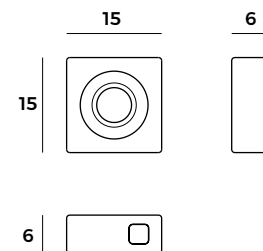

*Table lamp with fitting that provides direct light. Made by a glass with a specific detail that absorbs and projects the LED light. Structure in MDF and matte metal.*

*Lighting and dimming through a touch dimmer button.  
LED technology.*

### TIPOLOGIA - TYPE

TAVOLO  
TABLE