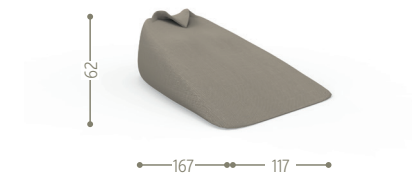

#Jackiecollection

Finishing

BEAN BAG / CODE: JACBAG

LIVING ARMCHAIR / CODE: JACPL

POUF SMALL / CODE: JACPUFP

POUF MEDIUM / CODE: JACPUFM

POUF BIG / CODE: JACPUFG

LAMP SMALL / CODE: JACLAMPP

KG 7,0 | unit 1 0,15 mc | ☁️ | 💡

LAMP BIG / CODE: JACLAMPG

KG 11,0 | unit 1 0,33 mc | ☁️ | 💡

FLOOR LAMP / CODE: JACLAMPT

KG 16,0 | unit 1 0,48 mc | ☁️ | 🔧 | 💡

BASKET / CODE: JACBAK

KG 4,0 | unit 1 0,11 mc | ☁️