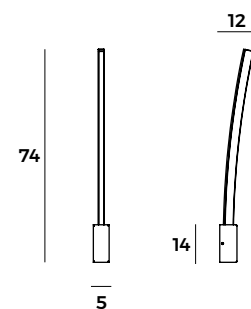

CERTIFICAZIONI - MARKS

CODICI - CODES

● **F3.001** NICHEL PERLATO
PEARLED NICKEL