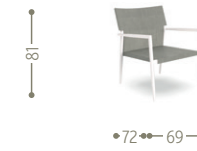

#Adamcollection

Finishing

Aluminium frame

Sensitive textilene covering

SOFA / CODE: ADMDIV

LIVING ARMCHAIR / CODE: ADMPL

COFFEE TABLE H45 / CODE: ADMTC1

COFFEE TABLE H 50 / CODE: ADMTC2

EXTENDING DINING TABLE 156/214 / CODE: ADM156

 34,0 |
  unit 1 0.23 mc |
  |
  x8 |
  |
 

A9

A12

EXTENDING DINING TABLE 200/280 / CODE: ADM200

 45,0 |
  unit 1 0.33 mc |
  |
  x10 |
  |
 

A9

A12