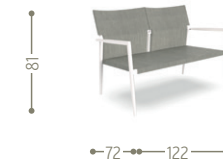

#Adamcollection

Finishing

Aluminium frame

Sensitive textilene covering

SOFA / CODE: ADMDIV

LIVING ARMCHAIR / CODE: ADMPL

COFFEE TABLE H45 / CODE: ADMTC1

COFFEE TABLE H 50 / CODE: ADMTC2

EXTENDING DINING TABLE 156/214 / CODE: ADM156

 34,0 |
  unit 1 0.23 mc |
  |
  x8 |
  |
 

A9

A12

EXTENDING DINING TABLE 200/280 / CODE: ADM200

 45,0 |
  unit 1 0.33 mc |
  |
  x10 |
  |
 

A9

A12