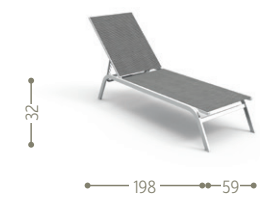

SUNBED / CODE: STPLET

A12	T1	A13	T2	A12	A9	T3	A15	T6