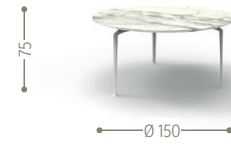

POUF 150X150 / CODE: CRUALUPUF

SOFA CX 2 SEATER / CODE: CRUALUCX2

COFFEE TABLE 160X90 / CODE: CRUALUTC160

BENCH / CODE: CRUALUBEN

COFFEE TABLE 120X120 / CODE: CRUALUTC120

SOFA LOVE SEAT / CODE: CRUALULOV

ROUND COFFEE TABLE D120 / CODE: CRUALUTCT120

LIVING ARMCHAIR / CODE: CRUALUPL

DINING ARMCHAIR / CODE: CRUALUPP

ROUND DINING TABLE D 150 / CODE: CRUALUTPT150

DINING TABLE 150X150 / CODE: CRUALUTP150

DINING TABLE 250X100 / CODE: CRUALUTP250