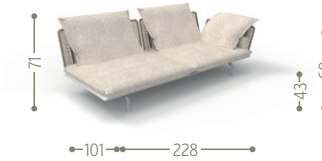

#Cruisecollection // ALU

Design Ludovica + Roberto Palomba

Finishing

Aluminium frame

Fabric seat/backrest/armrest cushions

Fabric pillows 60x40 45x25 (optional)

Synthetic rope

Gres table top

SOFA 3 SEATER / CODE: CRUALUDIV

SOFA DX / CODE: CRUALUDIVDX

SOFA SX / CODE: CRUALUDIVSX

SOFA CORNER DX / CODE: CRUALUANGDX

SOFA CORNER SX / CODE: CRUALUANGSX

SOFA LOUNGE XL DX / CODE: CRUALUXLDX

SOFA LOUNGE XL SX / CODE: CRUALUXLSX

POUF 150X150 / CODE: CRUALUPUF

SOFA CX 2 SEATER / CODE: CRUALUCX2

COFFEE TABLE 160X90 / CODE: CRUALUTC160

BENCH / CODE: CRUALUBEN

COFFEE TABLE 120X120 / CODE: CRUALUTC120

SOFA LOVE SEAT / CODE: CRUALULOV

ROUND COFFEE TABLE D120 / CODE: CRUALUTCT120