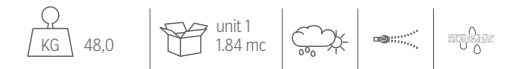

#Cruisecollection // ALU

Design Ludovica + Roberto Palomba

Finishing

Aluminium frame

Fabric seat/backrest/armrest cushions

Fabric pillows 60x40 45x25 (optional)

Synthetic rope

Gres table top

SOFA 3 SEATER / CODE: CRUALUDIV

SOFA DX / CODE: CRUALUDIVDX

SOFA SX / CODE: CRUALUDIVSX

SOFA CORNER DX / CODE: CRUALUANGDX

SOFA CORNER SX / CODE: CRUALUANGSX

SOFA LOUNGE XL DX / CODE: CRUALUXLDX

SOFA LOUNGE XL SX / CODE: CRUALUXLSX