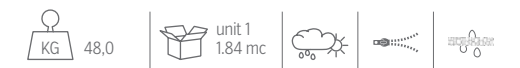

#Cruisecollection // ALU

Design Ludovica + Roberto Palomba

Finishing

Aluminium frame

Fabric seat/backrest/armrest cushions

Fabric pillows 60x40 45x25 (optional)

Synthetic rope

Gres table top

SOFA 3 SEATER / CODE: CRUALUDIV

SOFA DX / CODE: CRUALUDIVDX

SOFA SX / CODE: CRUALUDIVSX

SOFA CORNER DX / CODE: CRUALUANGDX

SOFA CORNER SX / CODE: CRUALUANGSX

SOFA LOUNGE XL DX / CODE: CRUALUXLDX

SOFA LOUNGE XL SX / CODE: CRUALUXLSX