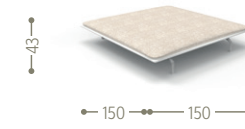

#Cruisecollection // ALU

Design Ludovica + Roberto Palomba

Finishing

Aluminium frame

Fabric seat/backrest/armrest cushions

Fabric pillows 60x40 45x25 (optional)

Synthetic rope

Gres table top

SOFA 3 SEATER / CODE: CRUALUDIV

SOFA DX / CODE: CRUALUDIVDX

SOFA SX / CODE: CRUALUDIVSX

SOFA CORNER DX / CODE: CRUALUANGDX

SOFA CORNER SX / CODE: CRUALUANGSX

SOFA LOUNGE XL DX / CODE: CRUALUXLDX

SOFA LOUNGE XL SX / CODE: CRUALUXLSX

POUF 150X150 / CODE: CRUALUPUF

SOFA CX 2 SEATER / CODE: CRUALUCX2

COFFEE TABLE 160X90 / CODE: CRUALUTC160

BENCH / CODE: CRUALUBEN

COFFEE TABLE 120X120 / CODE: CRUALUTC120

SOFA LOVE SEAT / CODE: CRUALULOV

ROUND COFFEE TABLE D120 / CODE: CRUALUTCT120