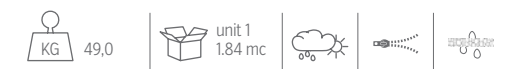

SOFA 3 SEATER / CODE: CRUALUDIV

SOFA DX / CODE: CRUALUDIVDX

SOFA SX / CODE: CRUALUDIVSX

SOFA CORNER DX / CODE: CRUALUANGDX

SOFA CORNER SX / CODE: CRUALUANGSX

SOFA LOUNGE XL DX / CODE: CRUALUXLDX

SOFA LOUNGE XL SX / CODE: CRUALUXLSX