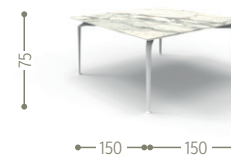

POUF 150X150 / CODE: CRUALUPUF

SOFA CX 2 SEATER / CODE: CRUALUCX2

COFFEE TABLE 160X90 / CODE: CRUALUTC160

BENCH / CODE: CRUALUBEN

COFFEE TABLE 120X120 / CODE: CRUALUTC120

SOFA LOVE SEAT / CODE: CRUALULOV

ROUND COFFEE TABLE D120 / CODE: CRUALUTCT120

LIVING ARMCHAIR / CODE: CRUALUPL

DINING ARMCHAIR / CODE: CRUALUPP

ROUND DINING TABLE D 150 / CODE: CRUALUTPT150

DINING TABLE 150X150 / CODE: CRUALUTP150

DINING TABLE 250X100 / CODE: CRUALUTP250