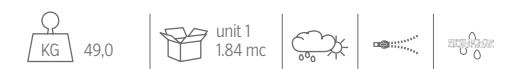

SOFA 3 SEATER / CODE: CRUALUDIV

SOFA DX / CODE: CRUALUDIVDX

SOFA SX / CODE: CRUALUDIVSX

SOFA CORNER DX / CODE: CRUALUANGDX

SOFA CORNER SX / CODE: CRUALUANGSX

SOFA LOUNGE XL DX / CODE: CRUALUXLDX

SOFA LOUNGE XL SX / CODE: CRUALUXLSX