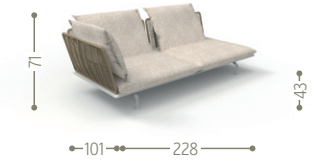

#Cruisecollection // ALU

Design Ludovica + Roberto Palomba

Finishing

Aluminium frame

Fabric seat/backrest/armrest cushions

Fabric pillows 60x40 45x25 (optional)

Synthetic rope

Gres table top

SOFA 3 SEATER / CODE: CRUALUDIV

SOFA DX / CODE: CRUALUDIVDX

SOFA SX / CODE: CRUALUDIVSX

SOFA CORNER DX / CODE: CRUALUANGDX

SOFA CORNER SX / CODE: CRUALUANGSX

SOFA LOUNGE XL DX / CODE: CRUALUXLDX

SOFA LOUNGE XL SX / CODE: CRUALUXLSX

POUF 150X150 / CODE: CRUALUPUF

SOFA CX 2 SEATER / CODE: CRUALUCX2

COFFEE TABLE 160X90 / CODE: CRUALUTC160

BENCH / CODE: CRUALUBEN

COFFEE TABLE 120X120 / CODE: CRUALUTC120

SOFA LOVE SEAT / CODE: CRUALULOV

ROUND COFFEE TABLE D120 / CODE: CRUALUTCT120