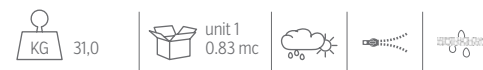

POUF 150X150 / CODE: CRUALUPUF

SOFA CX 2 SEATER / CODE: CRUALUCX2

COFFEE TABLE 160X90 / CODE: CRUALUTC160

BENCH / CODE: CRUALUBEN

COFFEE TABLE 120X120 / CODE: CRUALUTC120

SOFA LOVE SEAT / CODE: CRUALULOV

ROUND COFFEE TABLE D120 / CODE: CRUALUTCT120