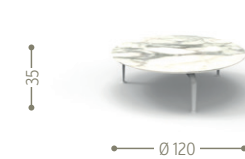

POUF 150X150 / CODE: CRUALUPUF

SOFA CX 2 SEATER / CODE: CRUALUCX2

COFFEE TABLE 160X90 / CODE: CRUALUTC160

BENCH / CODE: CRUALUBEN

COFFEE TABLE 120X120 / CODE: CRUALUTC120

SOFA LOVE SEAT / CODE: CRUALULOV

ROUND COFFEE TABLE D120 / CODE: CRUALUTCT120

LIVING ARMCHAIR / CODE: CRUALUPL

DINING ARMCHAIR / CODE: CRUALUPP

ROUND DINING TABLE D 150 / CODE: CRUALUTPT150

DINING TABLE 150X150 / CODE: CRUALUTP150

DINING TABLE 250X100 / CODE: CRUALUTP250