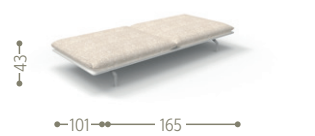

POUF 150X150 / CODE: CRUALUPUF

SOFA CX 2 SEATER / CODE: CRUALUCX2

COFFEE TABLE 160X90 / CODE: CRUALUTC160

BENCH / CODE: CRUALUBEN

COFFEE TABLE 120X120 / CODE: CRUALUTC120

SOFA LOVE SEAT / CODE: CRUALULOV

ROUND COFFEE TABLE D120 / CODE: CRUALUTCT120