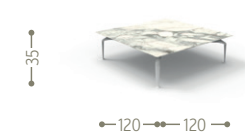

POUF 150X150 / CODE: CRUALUPUF

SOFA CX 2 SEATER / CODE: CRUALUCX2

COFFEE TABLE 160X90 / CODE: CRUALUTC160

BENCH / CODE: CRUALUBEN

COFFEE TABLE 120X120 / CODE: CRUALUTC120

SOFA LOVE SEAT / CODE: CRUALULOV

ROUND COFFEE TABLE D120 / CODE: CRUALUTCT120

LIVING ARMCHAIR / CODE: CRUALUPL

DINING ARMCHAIR / CODE: CRUALUPP

ROUND DINING TABLE D 150 / CODE: CRUALUTPT150

DINING TABLE 150X150 / CODE: CRUALUTP150

DINING TABLE 250X100 / CODE: CRUALUTP250