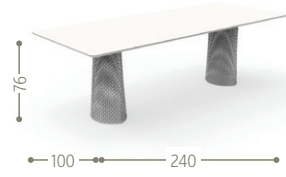

#Pascalcollection

Design Marco Acerbis

Finishing

Aluminium frame

Fabric cushions

Fabric pillows 50x30 (optional)

Fabric cushions for backrest dining armchair (optional)

Wood slats

DINING TABLE 240X100 / CODE: PASTP240

DINING TABLE D150 / CODE: PASTP150

TABLE 85X85 / CODE: PASTP85

DINING ARMCHAIR / CODE: PASPP