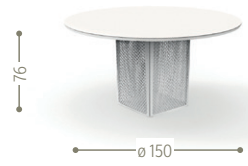

#Pascalcollection

Design Marco Acerbis

Finishing

Aluminium frame

Fabric cushions

Fabric pillows 50x30 (optional)

Fabric cushions for backrest dining armchair (optional)

Wood slats

DINING TABLE 240X100 / CODE: PASTP240

DINING TABLE D150 / CODE: PASTP150

TABLE 85X85 / CODE: PASTP85

DINING ARMCHAIR / CODE: PASPP