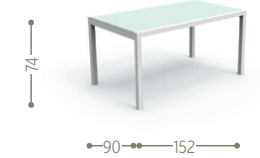

#Maiorcacollection

Finishing

Aluminium frame

Textilene cushion/seat/covering

Glass table top glossy Glass table top matt

SOFA / CODE: MCADIV

LIVING ARMCHAIR / CODE: MCAPL

COFFEE TABLE / CODE: MCATC

DINING TABLE / CODE: MCATP1

EXT. DINING TABLE 200/300 / CODE: MCATP3

ARMCHAIR / CODE: MCAPP