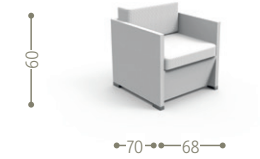

#Maiorcacollection

Finishing

Aluminium frame

Textilene cushion/seat/covering

Glass table top glossy Glass table top matt

SOFA / CODE: MCADIV

LIVING ARMCHAIR / CODE: MCAPL

COFFEE TABLE / CODE: MCATC

DINING TABLE / CODE: MCATP1

EXT. DINING TABLE 200/300 / CODE: MCATP3

ARMCHAIR / CODE: MCAPP