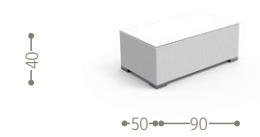

#Maiorcacollection

Finishing

Aluminium frame

Textilene cushion/seat/covering

Glass table top glossy Glass table top matt

SOFA / CODE: MCADIV

LIVING ARMCHAIR / CODE: MCAPL

COFFEE TABLE / CODE: MCATC

DINING TABLE / CODE: MCATP1

EXT. DINING TABLE 200/300 / CODE: MCATP3

ARMCHAIR / CODE: MCAPP