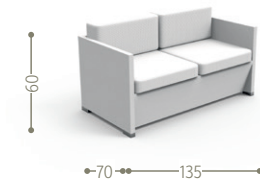

#Maiorcacollection

Finishing

Aluminium frame

Textilene cushion/seat/covering

Glass table top glossy Glass table top matt

SOFA / CODE: MCADIV

LIVING ARMCHAIR / CODE: MCAPL

COFFEE TABLE / CODE: MCATC

DINING TABLE / CODE: MCATP1

EXT. DINING TABLE 200/300 / CODE: MCATP3

ARMCHAIR / CODE: MCAPP