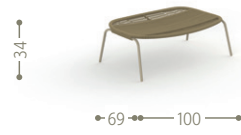

#Panamacollection

Design Ludovica + Roberto Palomba

Finishing

Aluminium frame

Seat fabric cushions - fabric pillows 60x60 60x40 45x25 (optional)

Synthetic rope

Gress table top

POUF / CODE: PANPOF

SUNBED / CODE: PANLET

LIVING RELAX ARMCHAIR / CODE: PANLIVREX

DAYBED / CODE: PANDAB

HAMMOCK / CODE: PANA

DINING CHAIR / CODE: PANSP

BAR STOOL / CODE: PANSGA

COFFEE TABLE 50X50 / CODE: PANTC50

COFFEE TABLE 70X70 / CODE: PANTC70