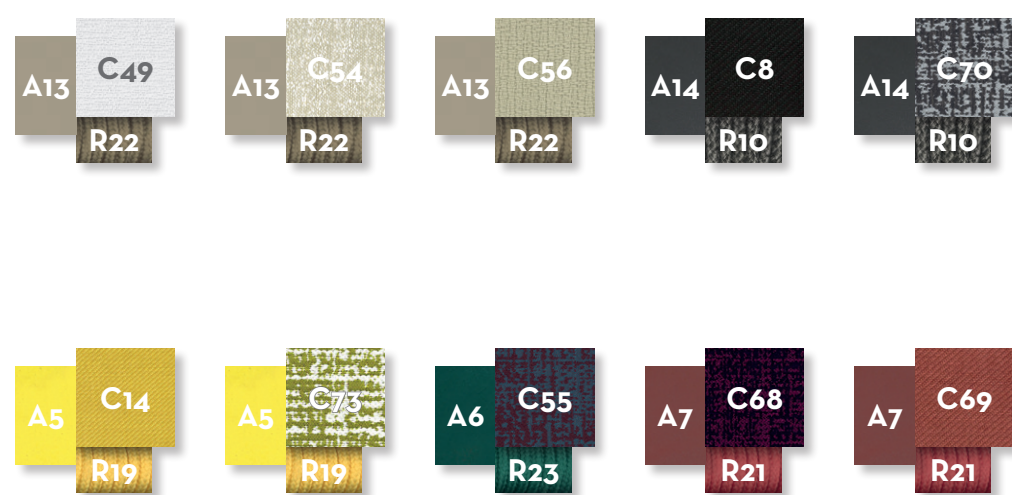

SUNBED / CODE: PANLET

LIVING RELAX ARMCHAIR / CODE: PANLIVREX

DAYBED / CODE: PANDAB

HAMMOCK / CODE: PANA

DINING CHAIR / CODE: PANSP

BAR STOOL / CODE: PANSGA

COFFEE TABLE 50X50 / CODE: PANTC50

COFFEE TABLE 70X70 / CODE: PANTC70