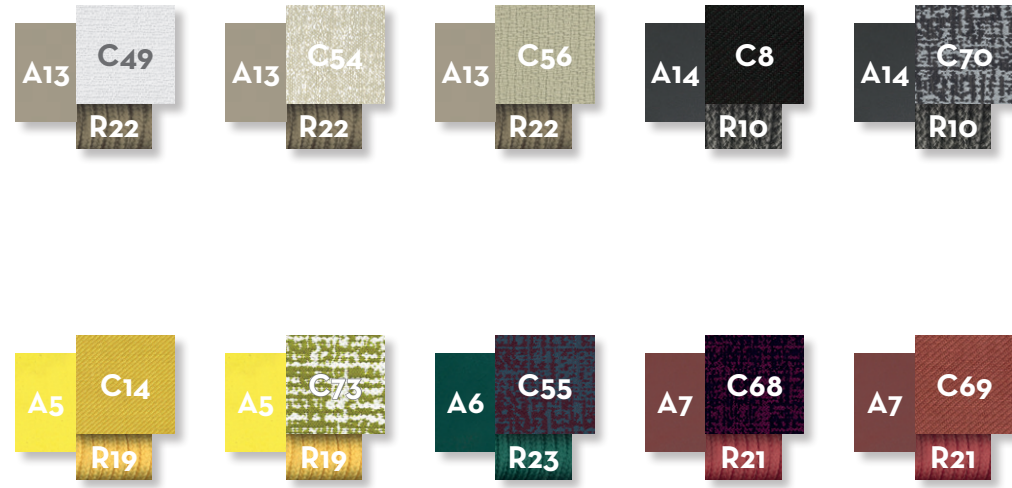

#Panamacollection

Design Ludovica + Roberto Palomba

Finishing

Aluminium frame

Seat fabric cushions - fabric pillows 60x60 60x40 45x25 (optional)

Synthetic rope

Gress table top

POUF / CODE: PANPOF

SUNBED / CODE: PANLET

LIVING RELAX ARMCHAIR / CODE: PANLIVREX

DAYBED / CODE: PANDAB

HAMMOCK / CODE: PANA

DINING CHAIR / CODE: PANSP

BAR STOOL / CODE: PANSGA

COFFEE TABLE 50X50 / CODE: PANTC50

COFFEE TABLE 70X70 / CODE: PANTC70