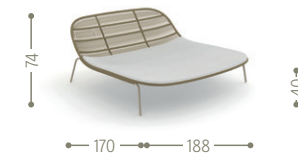

#Panamacollection

Design Ludovica + Roberto Palomba

Finishing

Aluminium frame

Seat fabric cushions - fabric pillows 60x60 60x40 45x25 (optional)

Synthetic rope

Gress table top

POUF / CODE: PANPOF

SUNBED / CODE: PANLET

LIVING RELAX ARMCHAIR / CODE: PANLIVREX

DAYBED / CODE: PANDAB

HAMMOCK / CODE: PANA

DINING CHAIR / CODE: PANSP

BAR STOOL / CODE: PANSGA

COFFEE TABLE 50X50 / CODE: PANTC50

COFFEE TABLE 70X70 / CODE: PANTC70