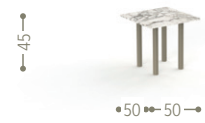

SUNBED / CODE: PANLET

LIVING RELAX ARMCHAIR / CODE: PANLIVREX

DAYBED / CODE: PANDAB

HAMMOCK / CODE: PANA

DINING CHAIR / CODE: PANSP

BAR STOOL / CODE: PANSGA

COFFEE TABLE 50X50 / CODE: PANTC50

COFFEE TABLE 70X70 / CODE: PANTC70