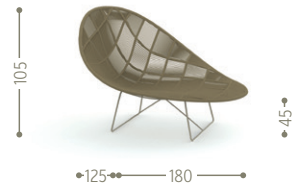

#Panamacollection

Design Ludovica + Roberto Palomba

Finishing

Aluminium frame

Seat fabric cushions - fabric pillows 60x60 60x40 45x25 (optional)

Synthetic rope

Gress table top

POUF / CODE: PANPOF

SUNBED / CODE: PANLET

LIVING RELAX ARMCHAIR / CODE: PANLIVREX

DAYBED / CODE: PANDAB

HAMMOCK / CODE: PANA

DINING CHAIR / CODE: PANSP

BAR STOOL / CODE: PANSGA

COFFEE TABLE 50X50 / CODE: PANTC50

COFFEE TABLE 70X70 / CODE: PANTC70