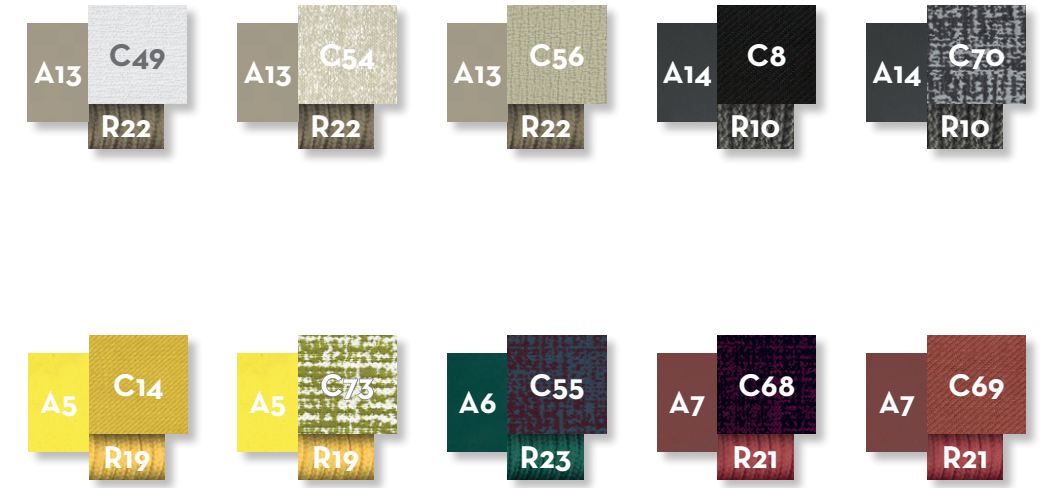

#Panamacollection

Design Ludovica + Roberto Palomba

Finishing

Aluminium frame

Seat fabric cushions - fabric pillows 60x60 60x40 45x25 (optional)

Synthetic rope

Gress table top

POUF / CODE: PANPOF

SUNBED / CODE: PANLET

LIVING RELAX ARMCHAIR / CODE: PANLIVREX

DAYBED / CODE: PANDAB

HAMMOCK / CODE: PANA

DINING CHAIR / CODE: PANSP

BAR STOOL / CODE: PANSGA

COFFEE TABLE 50X50 / CODE: PANTC50

COFFEE TABLE 70X70 / CODE: PANTC70