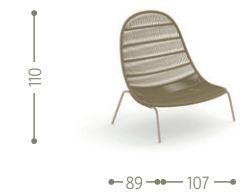

#Panamacollection

Design Ludovica + Roberto Palomba

Finishing

Aluminium frame

Seat fabric cushions - fabric pillows 60x60 60x40 45x25 (optional)

Synthetic rope

Gress table top

POUF / CODE: PANPOF

SUNBED / CODE: PANLET

LIVING RELAX ARMCHAIR / CODE: PANLIVREX

DAYBED / CODE: PANDAB

HAMMOCK / CODE: PANA

DINING CHAIR / CODE: PANSP

BAR STOOL / CODE: PANSGA

COFFEE TABLE 50X50 / CODE: PANTC50

COFFEE TABLE 70X70 / CODE: PANTC70