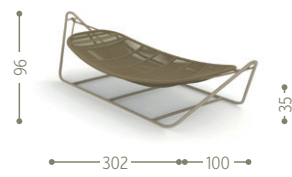

SUNBED / CODE: PANLET

LIVING RELAX ARMCHAIR / CODE: PANLIVREX

DAYBED / CODE: PANDAB

HAMMOCK / CODE: PANA

DINING CHAIR / CODE: PANSP

BAR STOOL / CODE: PANSGA

COFFEE TABLE 50X50 / CODE: PANTC50

COFFEE TABLE 70X70 / CODE: PANTC70