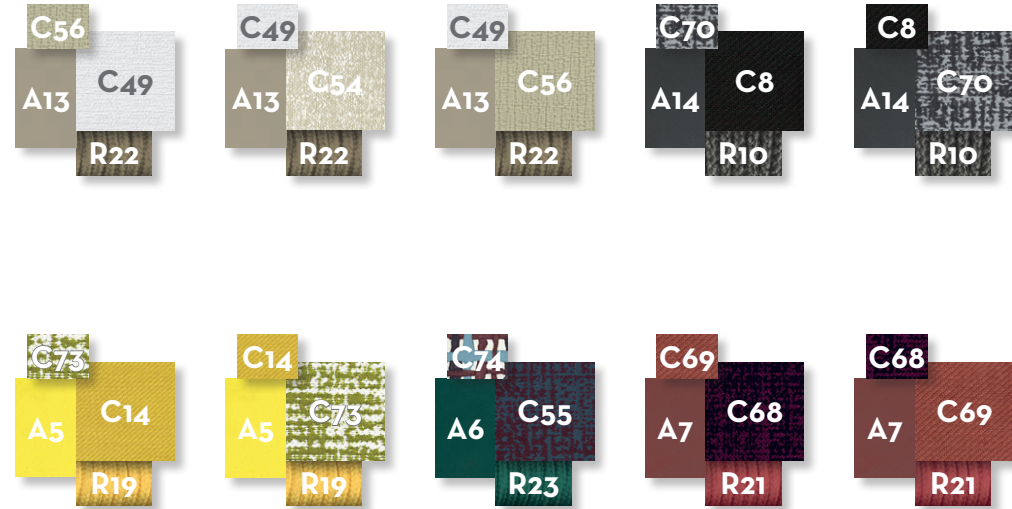

#Panamacollection

Design Ludovica + Roberto Palomba

Finishing

Aluminium frame

Seat fabric cushions - fabric pillows 60x60 60x40 45x25 (optional)

Synthetic rope

Gress table top

POUF / CODE: PANPOF

SUNBED / CODE: PANLET

LIVING RELAX ARMCHAIR / CODE: PANLIVREX

DAYBED / CODE: PANDAB

HAMMOCK / CODE: PANA

DINING CHAIR / CODE: PANSP

BAR STOOL / CODE: PANSGA

COFFEE TABLE 50X50 / CODE: PANTC50

COFFEE TABLE 70X70 / CODE: PANTC70