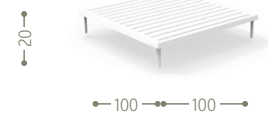

COFFEE TABLE D75 / CODE: CLEALUTC2

SOFA LOVE SEAT / CODE: CLEALULOV

COFFEE TABLE D50 / CODE: CLEALUTC3

LOUNGE ARMCHAIR / CODE: CLEALUPL

COFFEE TABLE 60X100 / CODE: CLEALUTC4

POUF / CODE: CLEALUPUF2

COFFEE TABLE 100X100 / CODE: CLEALUTC5