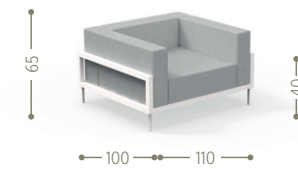

CANOPY SOFA / CODE: CLEALUCANO