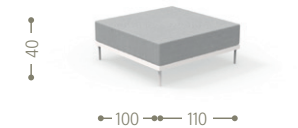

SOFA / CODE: CLEALUANG

SOFA CX / CODE: CLEALUCX

LIVING ARMCHAIR / CODE: CLEALUPLIV

CANOPY SOFA / CODE: CLEALUCANO

SOFA / CODE: CLEALUDIV

POUF LIVING / CODE: CLEALUPUF

COFFEE TABLE D100 / CODE: CLEALUTC1

ROCKING CHAIR / CODE: CLEALUPD

COFFEE TABLE D75 / CODE: CLEALUTC2

SOFA LOVE SEAT / CODE: CLEALULOV

COFFEE TABLE D50 / CODE: CLEALUTC3

LOUNGE ARMCHAIR / CODE: CLEALUPL

COFFEE TABLE 60X100 / CODE: CLEALUTC4

POUF / CODE: CLEALUPUF2

COFFEE TABLE 100X100 / CODE: CLEALUTC5