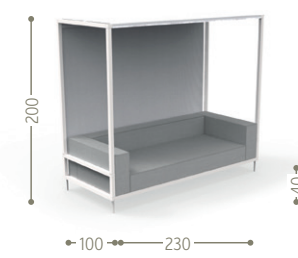

SOFA / CODE: CLEALUANG

SOFA CX / CODE: CLEALUCX

LIVING ARMCHAIR / CODE: CLEALUPLIV

CANOPY SOFA / CODE: CLEALUCANO

SOFA / CODE: CLEALUDIV

POUF LIVING / CODE: CLEALUPUF

COFFEE TABLE D100 / CODE: CLEALUTC1

ROCKING CHAIR / CODE: CLEALUPD

COFFEE TABLE D75 / CODE: CLEALUTC2

SOFA LOVE SEAT / CODE: CLEALULOV

COFFEE TABLE D50 / CODE: CLEALUTC3

LOUNGE ARMCHAIR / CODE: CLEALUPL

COFFEE TABLE 60X100 / CODE: CLEALUTC4

POUF / CODE: CLEALUPUF2

COFFEE TABLE 100X100 / CODE: CLEALUTC5