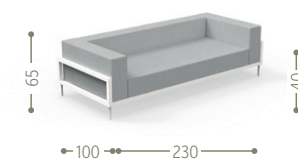

SOFA / CODE: CLEALUANG

SOFA CX / CODE: CLEALUCX

LIVING ARMCHAIR / CODE: CLEALUPLIV

CANOPY SOFA / CODE: CLEALUCANO

SOFA / CODE: CLEALUDIV

POUF LIVING / CODE: CLEALUPUF

COFFEE TABLE D100 / CODE: CLEALUTC1

ROCKING CHAIR / CODE: CLEALUPD

COFFEE TABLE D75 / CODE: CLEALUTC2

SOFA LOVE SEAT / CODE: CLEALULOV

COFFEE TABLE D50 / CODE: CLEALUTC3

LOUNGE ARMCHAIR / CODE: CLEALUPL

COFFEE TABLE 60X100 / CODE: CLEALUTC4

POUF / CODE: CLEALUPUF2

COFFEE TABLE 100X100 / CODE: CLEALUTC5