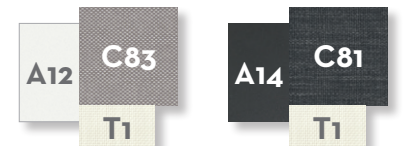

SOFA / CODE: CLEALUANG

SOFA CX / CODE: CLEALUCX

LIVING ARMCHAIR / CODE: CLEALUPLIV

CANOPY SOFA / CODE: CLEALUCANO

SOFA / CODE: CLEALUDIV

POUF LIVING / CODE: CLEALUPUF

COFFEE TABLE D100 / CODE: CLEALUTC1

ROCKING CHAIR / CODE: CLEALUPD

COFFEE TABLE D75 / CODE: CLEALUTC2

SOFA LOVE SEAT / CODE: CLEALULOV

COFFEE TABLE D50 / CODE: CLEALUTC3

LOUNGE ARMCHAIR / CODE: CLEALUPL

COFFEE TABLE 60X100 / CODE: CLEALUTC4

POUF / CODE: CLEALUPUF2

COFFEE TABLE 100X100 / CODE: CLEALUTC5