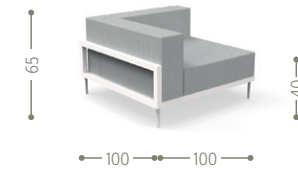

SOFA CX / CODE: CLEALUCX