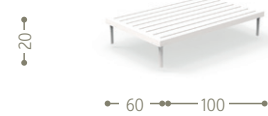

COFFEE TABLE D75 / CODE: CLEALUTC2

SOFA LOVE SEAT / CODE: CLEALULOV

COFFEE TABLE D50 / CODE: CLEALUTC3

LOUNGE ARMCHAIR / CODE: CLEALUPL

COFFEE TABLE 60X100 / CODE: CLEALUTC4

POUF / CODE: CLEALUPUF2

COFFEE TABLE 100X100 / CODE: CLEALUTC5