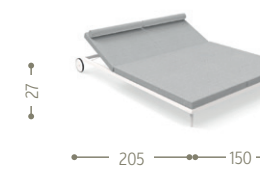

COFFEE TABLE D75 / CODE: CLEALUTC2

SOFA LOVE SEAT / CODE: CLEALULOV

COFFEE TABLE D50 / CODE: CLEALUTC3

LOUNGE ARMCHAIR / CODE: CLEALUPL

COFFEE TABLE 60X100 / CODE: CLEALUTC4

POUF / CODE: CLEALUPUF2

COFFEE TABLE 100X100 / CODE: CLEALUTC5

SUNBED / CODE: CLEALULET

DOUBLE SUNBED / CODE: CLEALULET2

DINING TABLE 220X100 / CODE: CLEALUTP220

DINING TABLE 150X150 / CODE: CLEALUTP150

PADDED TUB CHAIR / CODE: CLEALUPPZ

FLOOR LAMP / CODE: CLEALUL01

LANTERN / CODE: CLEL01