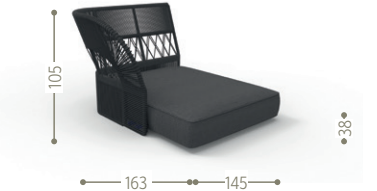

SOFA SX BACKREST ROPE / CODE: CLIDCDIVSX-C

SOFA CX BACKREST ROPE / CODE: CLIDCCX2-C

SOFA CORNER BACKREST ROPE / CODE: CLIDCANG-C

SOFA LONGUE DX BACKREST ROPE / CODE: CLIDCCLDX-C

SOFA LONGUE SX BACKREST ROPE / CODE: CLIDCCLSX-C

SOFA BACKREST ROPE / CODE: CLIDCDIV3-C

KG 68,0 unit 1 3.90 mc

SOFA DX BACKREST FABRIC / CODE: CLIDCDIVDX-T

KG 45,0 unit 1 1.67 mc

SOFA LOUNGE XL DX BACKREST ROPE / CODE: CLIDCCLXLDX-C

KG 47,0 unit 1 2.89 mc

SOFA SX BACKREST FABRIC / CODE: CLIDCDIVSX-T

KG 45,0 unit 1 1.67 mc

SOFA LOUNGE XL SX BACKREST ROPE / CODE: CLIDCCLXLSX-C

KG 47,0 unit 1 2.89 mc

SOFA CX BACKREST FABRIC / CODE: CLIDCCX2-T

KG 35,0 unit 1 1.50 mc