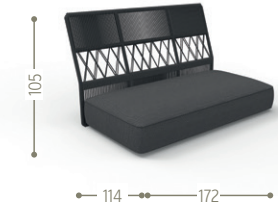

## Finishing

Aluminium frame

Fabric seat cushions

Fabric pillows (for backrest rope) 45x25 60x40 90x65 (optional)

Fabric pillows (for backrest fabric) 80x60 110x60 140x60 (optional)

Syntetic rope

SOFA DX BACKREST ROPE / CODE: CLIDCDIVDX-C

SOFA SX BACKREST ROPE / CODE: CLIDCDIVSX-C

SOFA CX BACKREST ROPE / CODE: CLIDCCX2-C

SOFA CORNER BACKREST ROPE / CODE: CLIDCANG-C

SOFA LONGUE DX BACKREST ROPE / CODE: CLIDCCLDX-C

SOFA LONGUE SX BACKREST ROPE / CODE: CLIDCCLSX-C

SOFA BACKREST ROPE / CODE: CLIDCDIV3-C

KG 68,0 unit 1 3.90 mc

SOFA DX BACKREST FABRIC / CODE: CLIDCDIVDX-T

KG 45,0 unit 1 1.67 mc

SOFA LOUNGE XL DX BACKREST ROPE / CODE: CLIDCCLXLDX-C

KG 47,0 unit 1 2.89 mc