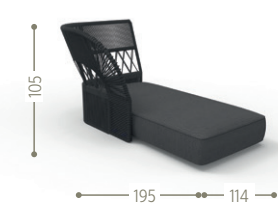

## Finishing

Aluminium frame

Fabric seat cushions

Fabric pillows (for backrest rope) 45x25 60x40 90x65 (optional)

Fabric pillows (for backrest fabric) 80x60 110x60 140x60 (optional)

Syntetic rope

SOFA DX BACKREST ROPE / CODE: CLIDCDIVDX-C

SOFA SX BACKREST ROPE / CODE: CLIDCDIVSX-C

SOFA CX BACKREST ROPE / CODE: CLIDCCX2-C

SOFA CORNER BACKREST ROPE / CODE: CLIDCANG-C

SOFA LONGUE DX BACKREST ROPE / CODE: CLIDCCLDX-C

SOFA LONGUE SX BACKREST ROPE / CODE: CLIDCCLSX-C

SOFA BACKREST ROPE / CODE: CLIDCDIV3-C

KG 68,0 unit 1 3.90 mc

SOFA DX BACKREST FABRIC / CODE: CLIDCDIVDX-T

KG 45,0 unit 1 1.67 mc

SOFA LOUNGE XL DX BACKREST ROPE / CODE: CLIDCCLXLDX-C

KG 47,0 unit 1 2.89 mc

SOFA SX BACKREST FABRIC / CODE: CLIDCDIVSX-T

KG 45,0 unit 1 1.67 mc

SOFA LOUNGE XL SX BACKREST ROPE / CODE: CLIDCCLXLSX-C

KG 47,0 unit 1 2.89 mc

SOFA CX BACKREST FABRIC / CODE: CLIDCCX2-T

KG 35,0 unit 1 1.50 mc