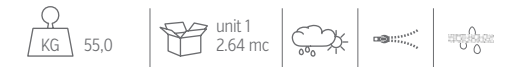

## Finishing

Aluminium frame

Fabric seat cushions

Fabric pillows (for backrest rope) 45x25 60x40 90x65 (optional)

Fabric pillows (for backrest fabric) 80x60 110x60 140x60 (optional)

Syntetic rope

SOFA DX BACKREST ROPE / CODE: CLIDCDIVDX-C

SOFA SX BACKREST ROPE / CODE: CLIDCDIVSX-C

SOFA CX BACKREST ROPE / CODE: CLIDCCX2-C

SOFA CORNER BACKREST ROPE / CODE: CLIDCANG-C

SOFA LONGUE DX BACKREST ROPE / CODE: CLIDCCLDX-C

SOFA LONGUE SX BACKREST ROPE / CODE: CLIDCCLSX-C