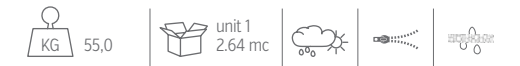

## Finishing

Aluminium frame

Fabric seat cushions

Fabric pillows (for backrest rope) 45x25 60x40 90x65 (optional)

Fabric pillows (for backrest fabric) 80x60 110x60 140x60 (optional)

Syntetic rope

SOFA DX BACKREST ROPE / CODE: CLIDCDIVDX-C

SOFA SX BACKREST ROPE / CODE: CLIDCDIVSX-C

SOFA CX BACKREST ROPE / CODE: CLIDCCX2-C

SOFA CORNER BACKREST ROPE / CODE: CLIDCANG-C

SOFA LONGUE DX BACKREST ROPE / CODE: CLIDCCLDX-C

SOFA LONGUE SX BACKREST ROPE / CODE: CLIDCCLSX-C