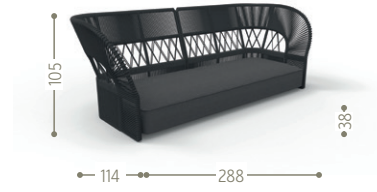

## Finishing

Aluminium frame

Fabric seat cushions

Fabric pillows (for backrest rope) 45x25 60x40 90x65 (optional)

Fabric pillows (for backrest fabric) 80x60 110x60 140x60 (optional)

Syntetic rope

SOFA DX BACKREST ROPE / CODE: CLIDCDIVDX-C

SOFA SX BACKREST ROPE / CODE: CLIDCDIVSX-C

SOFA CX BACKREST ROPE / CODE: CLIDCCX2-C

SOFA CORNER BACKREST ROPE / CODE: CLIDCANG-C

SOFA LONGUE DX BACKREST ROPE / CODE: CLIDCCLDX-C

SOFA LONGUE SX BACKREST ROPE / CODE: CLIDCCLSX-C

SOFA BACKREST ROPE / CODE: CLIDCDIV3-C

KG 68,0 unit 1 3.90 mc

SOFA DX BACKREST FABRIC / CODE: CLIDCDIVDX-T

KG 45,0 unit 1 1.67 mc

SOFA LOUNGE XL DX BACKREST ROPE / CODE: CLIDCCLXLDX-C

KG 47,0 unit 1 2.89 mc

SOFA SX BACKREST FABRIC / CODE: CLIDCDIVSX-T

KG 45,0 unit 1 1.67 mc

SOFA LOUNGE XL SX BACKREST ROPE / CODE: CLIDCCLXLSX-C

KG 47,0 unit 1 2.89 mc

SOFA CX BACKREST FABRIC / CODE: CLIDCCX2-T

KG 35,0 unit 1 1.50 mc