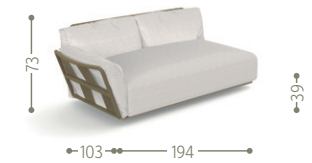

#Scacco collection

Design Ludovica + Roberto Palomba

Finishing

Aluminium frame

Fabric seat/backrest/armrest cushions

Fabric pillows 60x60 45x45 (optional)

Synthetic rope

SOFA DX / CODE: SCADIVDX

SOFA SX / CODE: SCADIVSX

SOFA CX / CODE: SCADIVCX

SOFA LOUNGE XL DX / CODE: SCADIVLXLDX

SOFA LOUNGE XL SX / CODE: SCADIVLXLSX

SOFA OBLIQUE DX / CODE: SCADIVBLDX

SOFA OBLIQUE SX / CODE: SCADIVBLSX

KG 26,0 | unit 1 1.14 mc | [Icons: cloud, screw, nut]

SOFA OBLIQUE END SX / CODE: SCADIVBLENSX

KG 22,0 | unit 1 1.38 mc | [Icons: cloud, screw, nut]

SOFA DROP DX / CODE: SCADIVGDX

KG 30,0 | unit 1 1.93 mc | [Icons: cloud, screw, nut]

ROUND POUF / CODE: SCAPUFT