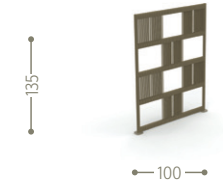

PARTITION H200 / CODE: SCAPAR200

PARTITION H135 / CODE: SCAPAR135