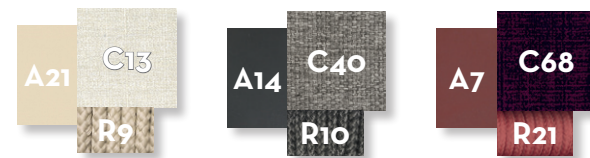

KG 37,0 | unit 1 1.59 mc | [Icons: cloud, screw, nut]