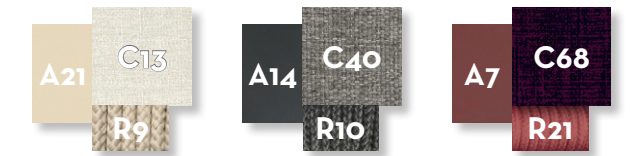

#Scacco collection

Design Ludovica + Roberto Palomba

Finishing

Aluminium frame

Fabric seat/backrest/armrest cushions

Fabric pillows 60x60 45x45 (optional)

Synthetic rope

SOFA DX / CODE: SCADIVDX

SOFA SX / CODE: SCADIVSX

SOFA CX / CODE: SCADIVCX

SOFA LOUNGE XL DX / CODE: SCADIVLXLDX

SOFA LOUNGE XL SX / CODE: SCADIVLXLSX

SOFA OBLIQUE DX / CODE: SCADIVBLDX

SOFA OBLIQUE SX / CODE: SCADIVBLSX

KG 26,0 | unit 1 1.14 mc | [Icons: cloud, screw, nut]

SOFA OBLIQUE END SX / CODE: SCADIVBLENSX

KG 22,0 | unit 1 1.38 mc | [Icons: cloud, screw, nut]

SOFA DROP DX / CODE: SCADIVGDX

KG 30,0 | unit 1 1.93 mc | [Icons: cloud, screw, nut]

ROUND POUF / CODE: SCAPUFT