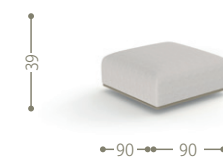

SOFA OBLIQUE END SX / CODE: SCADIVBLENSX

KG 22,0 | unit 1 1.38 mc | [Icons: cloud, screw, nut]

SOFA DROP DX / CODE: SCADIVGDX

KG 30,0 | unit 1 1.93 mc | [Icons: cloud, screw, nut]

ROUND POUF / CODE: SCAPUFT

KG 8,0 | unit 1 0.40 mc | [Icons: cloud, screw, nut]

SOFA DROP SX / CODE: SCADIVGSX

KG 30,0 | unit 1 1.93 mc | [Icons: cloud, screw, nut]

SQUARE POUF / CODE: SCAPUFQ

KG 10,0 | unit 1 0.40 mc | [Icons: cloud, screw, nut]

SOFA CORNER DX / CODE: SCADIVANGDX

KG 37,0 | unit 1 1.59 mc | [Icons: cloud, screw, nut]

PARTITION H135 / CODE: SCAPAR135

KG 9,0 | unit 1 0.12 mc | [Icons: cloud, screw, nut]

SOFA CORNER SX / CODE: SCADIVANGSX