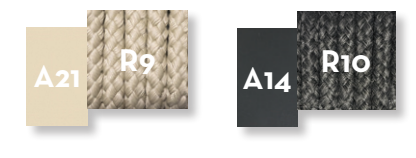

KG 13,0 | unit 1 0.18 mc | [Icons: cloud, screw, nut]