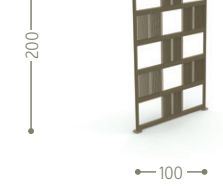

PARTITION H200 / CODE: SCAPAR200