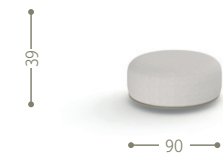

SOFA OBLIQUE END SX / CODE: SCADIVBLENSX

KG 22,0 | unit 1 1.38 mc | [Icons: cloud, screw, nut]

SOFA DROP DX / CODE: SCADIVGDX

KG 30,0 | unit 1 1.93 mc | [Icons: cloud, screw, nut]

ROUND POUF / CODE: SCAPUFT

KG 8,0 | unit 1 0.40 mc | [Icons: cloud, screw, nut]

SOFA DROP SX / CODE: SCADIVGSX

KG 30,0 | unit 1 1.93 mc | [Icons: cloud, screw, nut]

SQUARE POUF / CODE: SCAPUFQ

KG 10,0 | unit 1 0.40 mc | [Icons: cloud, screw, nut]