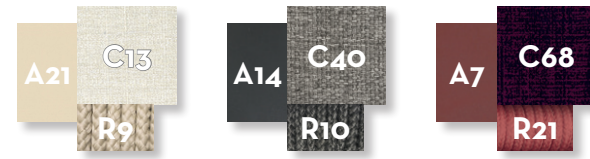

SOFA SX / CODE: SCADIVSX

SOFA CX / CODE: SCADIVCX

SOFA LOUNGE XL DX / CODE: SCADIVLXLDX

SOFA LOUNGE XL SX / CODE: SCADIVLXLSX

SOFA OBLIQUE DX / CODE: SCADIVBLDX

SOFA OBLIQUE SX / CODE: SCADIVBLSX

KG 26,0 | unit 1 1.14 mc | [Icons: cloud, screw, nut]

SOFA OBLIQUE END SX / CODE: SCADIVBLENSX

KG 22,0 | unit 1 1.38 mc | [Icons: cloud, screw, nut]

SOFA DROP DX / CODE: SCADIVGDX

KG 30,0 | unit 1 1.93 mc | [Icons: cloud, screw, nut]

ROUND POUF / CODE: SCAPUFT

KG 8,0 | unit 1 0.40 mc | [Icons: cloud, screw, nut]

SOFA DROP SX / CODE: SCADIVGSX

KG 30,0 | unit 1 1.93 mc | [Icons: cloud, screw, nut]

SQUARE POUF / CODE: SCAPUFQ

KG 10,0 | unit 1 0.40 mc | [Icons: cloud, screw, nut]