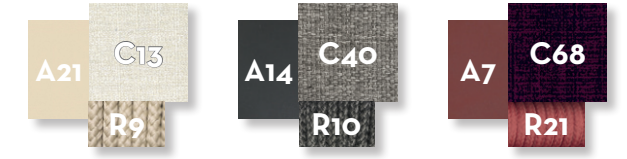

#Scacco collection

Design Ludovica + Roberto Palomba

Finishing

Aluminium frame

Fabric seat/backrest/armrest cushions

Fabric pillows 60x60 45x45 (optional)

Synthetic rope

SOFA DX / CODE: SCADIVDX

SOFA SX / CODE: SCADIVSX

SOFA CX / CODE: SCADIVCX

SOFA LOUNGE XL DX / CODE: SCADIVLXLDX

SOFA LOUNGE XL SX / CODE: SCADIVLXLSX

SOFA OBLIQUE DX / CODE: SCADIVBLDX

SOFA OBLIQUE SX / CODE: SCADIVBLSX

KG 26,0 | unit 1 1.14 mc | [Icons: cloud, screw, nut]

SOFA OBLIQUE END SX / CODE: SCADIVBLENSX

KG 22,0 | unit 1 1.38 mc | [Icons: cloud, screw, nut]

SOFA DROP DX / CODE: SCADIVGDX

KG 30,0 | unit 1 1.93 mc | [Icons: cloud, screw, nut]

ROUND POUF / CODE: SCAPUFT