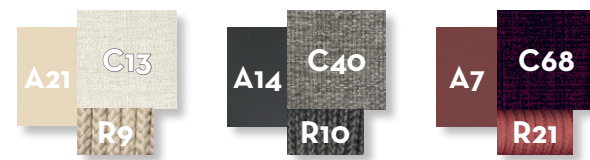

SOFA SX / CODE: SCADIVSX

SOFA CX / CODE: SCADIVCX

SOFA LOUNGE XL DX / CODE: SCADIVLXLDX

SOFA LOUNGE XL SX / CODE: SCADIVLXLSX

SOFA OBLIQUE DX / CODE: SCADIVBLDX

SOFA OBLIQUE SX / CODE: SCADIVBLSX

KG 26,0 | unit 1 1.14 mc | [Icons: cloud, screw, nut]

SOFA OBLIQUE END SX / CODE: SCADIVBLENSX

KG 22,0 | unit 1 1.38 mc | [Icons: cloud, screw, nut]

SOFA DROP DX / CODE: SCADIVGDX

KG 30,0 | unit 1 1.93 mc | [Icons: cloud, screw, nut]

ROUND POUF / CODE: SCAPUFT

KG 8,0 | unit 1 0.40 mc | [Icons: cloud, screw, nut]

SOFA DROP SX / CODE: SCADIVGSX

KG 30,0 | unit 1 1.93 mc | [Icons: cloud, screw, nut]

SQUARE POUF / CODE: SCAPUFQ

KG 10,0 | unit 1 0.40 mc | [Icons: cloud, screw, nut]