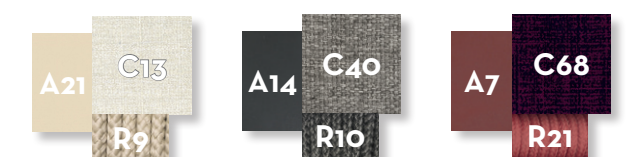

SOFA SX / CODE: SCADIVSX

SOFA CX / CODE: SCADIVCX

SOFA LOUNGE XL DX / CODE: SCADIVLXLDX

SOFA LOUNGE XL SX / CODE: SCADIVLXLSX

SOFA OBLIQUE DX / CODE: SCADIVBLDX

SOFA OBLIQUE SX / CODE: SCADIVBLSX

KG 26,0 | unit 1 1.14 mc | [Icons: cloud, screw, nut]

SOFA OBLIQUE END SX / CODE: SCADIVBLENSX

KG 22,0 | unit 1 1.38 mc | [Icons: cloud, screw, nut]

SOFA DROP DX / CODE: SCADIVGDX

KG 30,0 | unit 1 1.93 mc | [Icons: cloud, screw, nut]

ROUND POUF / CODE: SCAPUFT