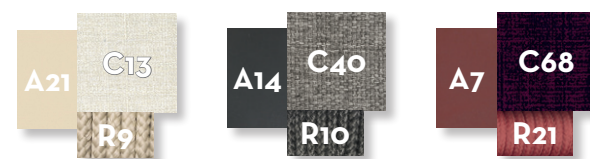

KG 37,0 | unit 1 1.59 mc | [Icons: cloud, screw, nut]