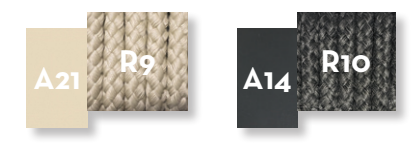

SOFA CORNER DX / CODE: SCADIVANGDX

KG 37,0 | unit 1 1.59 mc | [Icons: cloud, screw, nut]

PARTITION H135 / CODE: SCAPAR135

KG 9,0 | unit 1 0.12 mc | [Icons: cloud, screw, nut]

SOFA CORNER SX / CODE: SCADIVANGSX