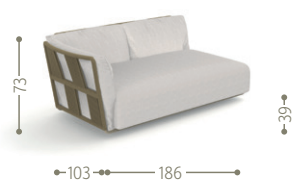

SOFA OBLIQUE END SX / CODE: SCADIVBLENSX

KG 22,0 | unit 1 1.38 mc | [Icons: cloud, screw, nut]

SOFA DROP DX / CODE: SCADIVGDX

KG 30,0 | unit 1 1.93 mc | [Icons: cloud, screw, nut]

ROUND POUF / CODE: SCAPUFT

KG 8,0 | unit 1 0.40 mc | [Icons: cloud, screw, nut]

SOFA DROP SX / CODE: SCADIVGSX

KG 30,0 | unit 1 1.93 mc | [Icons: cloud, screw, nut]

SQUARE POUF / CODE: SCAPUFQ

KG 10,0 | unit 1 0.40 mc | [Icons: cloud, screw, nut]

SOFA CORNER DX / CODE: SCADIVANGDX

KG 37,0 | unit 1 1.59 mc | [Icons: cloud, screw, nut]

PARTITION H135 / CODE: SCAPAR135

KG 9,0 | unit 1 0.12 mc | [Icons: cloud, screw, nut]

SOFA CORNER SX / CODE: SCADIVANGSX