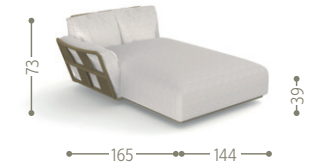

#Scacco collection

Design Ludovica + Roberto Palomba

Finishing

Aluminium frame

Fabric seat/backrest/armrest cushions

Fabric pillows 60x60 45x45 (optional)

Synthetic rope

SOFA DX / CODE: SCADIVDX

SOFA SX / CODE: SCADIVSX

SOFA CX / CODE: SCADIVCX

SOFA LOUNGE XL DX / CODE: SCADIVLXLDX

SOFA LOUNGE XL SX / CODE: SCADIVLXLSX

SOFA OBLIQUE DX / CODE: SCADIVBLDX

SOFA OBLIQUE SX / CODE: SCADIVBLSX

KG 26,0 | unit 1 1.14 mc | [Icons: cloud, screw, nut]

SOFA OBLIQUE END SX / CODE: SCADIVBLENSX

KG 22,0 | unit 1 1.38 mc | [Icons: cloud, screw, nut]

SOFA DROP DX / CODE: SCADIVGDX

KG 30,0 | unit 1 1.93 mc | [Icons: cloud, screw, nut]

ROUND POUF / CODE: SCAPUFT