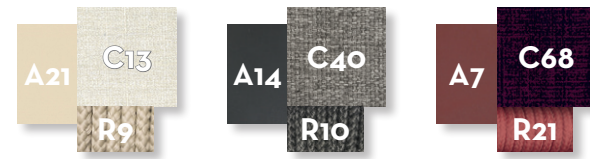

SOFA SX / CODE: SCADIVSX

SOFA CX / CODE: SCADIVCX

SOFA LOUNGE XL DX / CODE: SCADIVLXLDX

SOFA LOUNGE XL SX / CODE: SCADIVLXLSX

SOFA OBLIQUE DX / CODE: SCADIVBLDX

SOFA OBLIQUE SX / CODE: SCADIVBLSX

KG 26,0 | unit 1 1.14 mc | [Icons: cloud, screw, nut]

SOFA OBLIQUE END SX / CODE: SCADIVBLENSX

KG 22,0 | unit 1 1.38 mc | [Icons: cloud, screw, nut]

SOFA DROP DX / CODE: SCADIVGDX

KG 30,0 | unit 1 1.93 mc | [Icons: cloud, screw, nut]

ROUND POUF / CODE: SCAPUFT