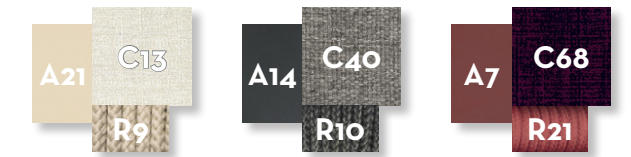

SOFA SX / CODE: SCADIVSX

SOFA CX / CODE: SCADIVCX

SOFA LOUNGE XL DX / CODE: SCADIVLXLDX

SOFA LOUNGE XL SX / CODE: SCADIVLXLSX

SOFA OBLIQUE DX / CODE: SCADIVBLDX

SOFA OBLIQUE SX / CODE: SCADIVBLSX

KG 26,0 | unit 1 1.14 mc | [Icons: cloud, screw, nut]

SOFA OBLIQUE END SX / CODE: SCADIVBLENSX

KG 22,0 | unit 1 1.38 mc | [Icons: cloud, screw, nut]

SOFA DROP DX / CODE: SCADIVGDX

KG 30,0 | unit 1 1.93 mc | [Icons: cloud, screw, nut]

ROUND POUF / CODE: SCAPUFT