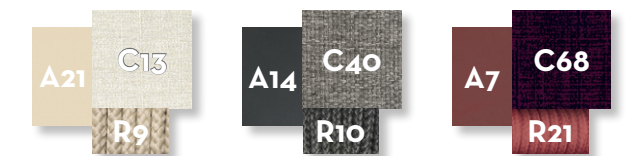

#Scacco collection

Design Ludovica + Roberto Palomba

Finishing

Aluminium frame

Fabric seat/backrest/armrest cushions

Fabric pillows 60x60 45x45 (optional)

Synthetic rope

SOFA DX / CODE: SCADIVDX

SOFA SX / CODE: SCADIVSX

SOFA CX / CODE: SCADIVCX

SOFA LOUNGE XL DX / CODE: SCADIVLXLDX

SOFA LOUNGE XL SX / CODE: SCADIVLXLSX

SOFA OBLIQUE DX / CODE: SCADIVBLDX

SOFA OBLIQUE SX / CODE: SCADIVBLSX

KG 26,0 | unit 1 1.14 mc | [Icons: cloud, screw, nut]

SOFA OBLIQUE END SX / CODE: SCADIVBLENSX

KG 22,0 | unit 1 1.38 mc | [Icons: cloud, screw, nut]

SOFA DROP DX / CODE: SCADIVGDX

KG 30,0 | unit 1 1.93 mc | [Icons: cloud, screw, nut]

ROUND POUF / CODE: SCAPUFT