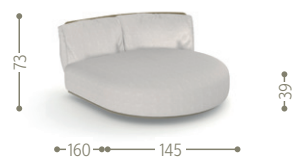

SOFA SX / CODE: SCADIVSX

SOFA CX / CODE: SCADIVCX

SOFA LOUNGE XL DX / CODE: SCADIVLXLDX

SOFA LOUNGE XL SX / CODE: SCADIVLXLSX

SOFA OBLIQUE DX / CODE: SCADIVBLDX

SOFA OBLIQUE SX / CODE: SCADIVBLSX

KG 26,0 | unit 1 1.14 mc | [Icons: cloud, screw, nut]

SOFA OBLIQUE END SX / CODE: SCADIVBLENSX

KG 22,0 | unit 1 1.38 mc | [Icons: cloud, screw, nut]

SOFA DROP DX / CODE: SCADIVGDX

KG 30,0 | unit 1 1.93 mc | [Icons: cloud, screw, nut]

ROUND POUF / CODE: SCAPUFT

KG 8,0 | unit 1 0.40 mc | [Icons: cloud, screw, nut]

SOFA DROP SX / CODE: SCADIVGSX

KG 30,0 | unit 1 1.93 mc | [Icons: cloud, screw, nut]

SQUARE POUF / CODE: SCAPUFQ

KG 10,0 | unit 1 0.40 mc | [Icons: cloud, screw, nut]