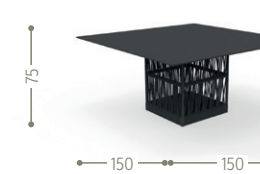

SUNBED / CODE: CLILET

SOFA LOUNGE SX BACKREST FABRIC / CODE: CLICLSX-T

SOFA BACKREST FABRIC / CODE: CLIDIV3-T

SWING CHAIR / CODE: CLIALT

SOFA LOUNGE XL DX BACKREST FABRIC / CODE: CLICLXLDX-T

DINING TABLE D140 / CODE: CLITPD140

SOFA LOUNGE XL SX BACKREST FABRIC / CODE: CLICLXLSX-T

DINING TABLE 150x150 / CODE: CLITP150

COFFEE TABLE SMALL / CODE: CLITCS-C

EXTENDING DINING TABLE 240/300x100 / CODE: CLITP240

COFFEE TABLE MEDIUM / CODE: CLITCM-C