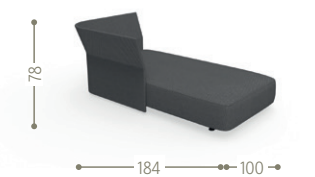

SOFA LOUNGE XL SX BACKREST ROPE / CODE: CLICLXLSX-C

SOFA CX BACKREST FABRIC / CODE: CLICX2-T

LIVING ARMCHAIR / CODE: CLIPL-C

SOFA CORNER BACKREST FABRIC / CODE: CLIANG-T

POUF / CODE: CLIPUF

SOFA LOUNGE DX BACKREST FABRIC / CODE: CLICLDX-T

SUNBED / CODE: CLILET

SOFA LOUNGE SX BACKREST FABRIC / CODE: CLICLSX-T

SOFA BACKREST FABRIC / CODE: CLIDIV3-T

SWING CHAIR / CODE: CLIALT

SOFA LOUNGE XL DX BACKREST FABRIC / CODE: CLICLXLDX-T

DINING TABLE D140 / CODE: CLITPD140