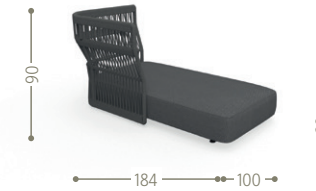

SOFA DX BACKREST ROPE / CODE: CLIDIVDX-C

SOFA SX BACKREST ROPE / CODE: CLIDIVSX-C

SOFA CX BACKREST ROPE / CODE: CLICX2-C

SOFA CORNER BACKREST ROPE / CODE: CLIANG-C

SOFA LOUNGE DX BACKREST ROPE / CODE: CLICLDX-C

SOFA LOUNGE SX BACKREST ROPE / CODE: CLICLSX-C

SOFA BACKREST ROPE / CODE: CLIDIV3-C

SOFA DX BACKREST FABRIC / CODE: CLIDIVDX-T

SOFA LOUNGE XL DX BACKREST ROPE / CODE: CLICLXLDX-C

SOFA SX BACKREST FABRIC / CODE: CLIDIVSX-T