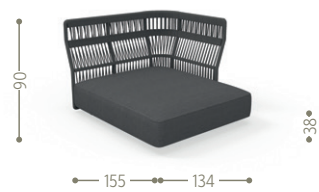

SOFA DX BACKREST ROPE / CODE: CLIDIVDX-C

SOFA SX BACKREST ROPE / CODE: CLIDIVSX-C

SOFA CX BACKREST ROPE / CODE: CLICX2-C

SOFA CORNER BACKREST ROPE / CODE: CLIANG-C

SOFA LOUNGE DX BACKREST ROPE / CODE: CLICLDX-C

SOFA LOUNGE SX BACKREST ROPE / CODE: CLICLSX-C

SOFA BACKREST ROPE / CODE: CLIDIV3-C

SOFA DX BACKREST FABRIC / CODE: CLIDIVDX-T

SOFA LOUNGE XL DX BACKREST ROPE / CODE: CLICLXLDX-C

SOFA SX BACKREST FABRIC / CODE: CLIDIVSX-T

SOFA LOUNGE XL SX BACKREST ROPE / CODE: CLICLXLSX-C

SOFA CX BACKREST FABRIC / CODE: CLICX2-T

LIVING ARMCHAIR / CODE: CLIPL-C

SOFA CORNER BACKREST FABRIC / CODE: CLIANG-T

POUF / CODE: CLIPUF

SOFA LOUNGE DX BACKREST FABRIC / CODE: CLICLDX-T