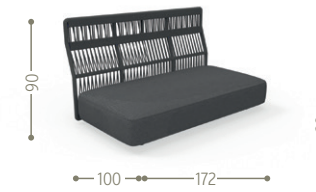

#Cliffcollection

Design Ludovica + Roberto Palomba

Finishing

Aluminium frame

Fabric cushions

Fabric covering

Fabric pillows 45x25 60x40 90x65 (optional)

Syntetic rope

SOFA DX BACKREST ROPE / CODE: CLIDIVDX-C

SOFA SX BACKREST ROPE / CODE: CLIDIVSX-C

SOFA CX BACKREST ROPE / CODE: CLICX2-C

SOFA CORNER BACKREST ROPE / CODE: CLIANG-C

SOFA LOUNGE DX BACKREST ROPE / CODE: CLICLDX-C