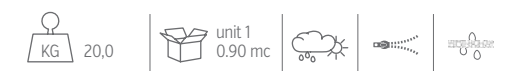

SOFA LOUNGE XL SX BACKREST ROPE / CODE: CLICLXLSX-C

SOFA CX BACKREST FABRIC / CODE: CLICX2-T

LIVING ARMCHAIR / CODE: CLIPL-C

SOFA CORNER BACKREST FABRIC / CODE: CLIANG-T

POUF / CODE: CLIPUF

SOFA LOUNGE DX BACKREST FABRIC / CODE: CLICLDX-T