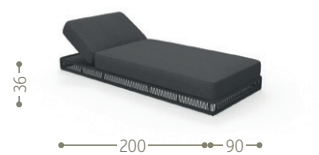

SOFA BACKREST FABRIC / CODE: CLIDIV3-T