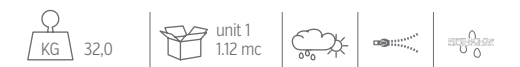

SOFA DX BACKREST ROPE / CODE: CLIDIVDX-C

SOFA SX BACKREST ROPE / CODE: CLIDIVSX-C

SOFA CX BACKREST ROPE / CODE: CLICX2-C

SOFA CORNER BACKREST ROPE / CODE: CLIANG-C

SOFA LOUNGE DX BACKREST ROPE / CODE: CLICLDX-C