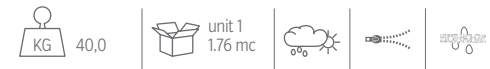

SUNBED / CODE: CLILET

SOFA LOUNGE SX BACKREST FABRIC / CODE: CLICLSX-T

SOFA BACKREST FABRIC / CODE: CLIDIV3-T

SWING CHAIR / CODE: CLIALT

SOFA LOUNGE XL DX BACKREST FABRIC / CODE: CLICLXLDX-T

DINING TABLE D140 / CODE: CLITPD140