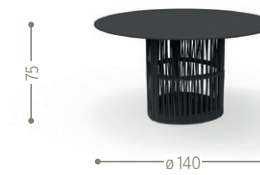

SUNBED / CODE: CLILET

SOFA LOUNGE SX BACKREST FABRIC / CODE: CLICLSX-T

SOFA BACKREST FABRIC / CODE: CLIDIV3-T

SWING CHAIR / CODE: CLIALT

SOFA LOUNGE XL DX BACKREST FABRIC / CODE: CLICLXLDX-T

DINING TABLE D140 / CODE: CLITPD140

SOFA LOUNGE XL SX BACKREST FABRIC / CODE: CLICLXLSX-T

DINING TABLE 150x150 / CODE: CLITP150

COFFEE TABLE SMALL / CODE: CLITCS-C

EXTENDING DINING TABLE 240/300x100 / CODE: CLITP240

COFFEE TABLE MEDIUM / CODE: CLITCM-C