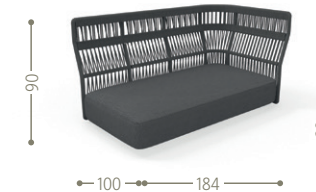

#Cliffcollection

Design Ludovica + Roberto Palomba

Finishing

Aluminium frame

Fabric cushions

Fabric covering

Fabric pillows 45x25 60x40 90x65 (optional)

Syntetic rope

SOFA DX BACKREST ROPE / CODE: CLIDIVDX-C

SOFA SX BACKREST ROPE / CODE: CLIDIVSX-C

SOFA CX BACKREST ROPE / CODE: CLICX2-C

SOFA CORNER BACKREST ROPE / CODE: CLIANG-C

SOFA LOUNGE DX BACKREST ROPE / CODE: CLICLDX-C