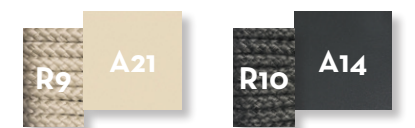

EXTENDING DINING TABLE 240/300x100 / CODE: CLITP240