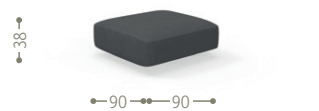

SOFA LOUNGE XL SX BACKREST ROPE / CODE: CLICLXLSX-C

SOFA CX BACKREST FABRIC / CODE: CLICX2-T

LIVING ARMCHAIR / CODE: CLIPL-C

SOFA CORNER BACKREST FABRIC / CODE: CLIANG-T

POUF / CODE: CLIPUF

SOFA LOUNGE DX BACKREST FABRIC / CODE: CLICLDX-T