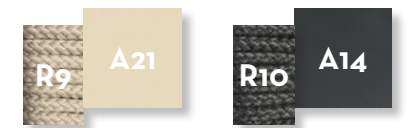

SUNBED / CODE: CLILET

SOFA LOUNGE SX BACKREST FABRIC / CODE: CLICLSX-T

SOFA BACKREST FABRIC / CODE: CLIDIV3-T

SWING CHAIR / CODE: CLIALT

SOFA LOUNGE XL DX BACKREST FABRIC / CODE: CLICLXLDX-T

DINING TABLE D140 / CODE: CLITPD140