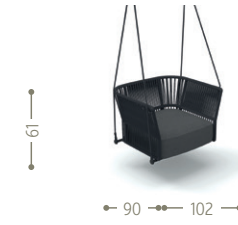

SUNBED / CODE: CLILET

SOFA LOUNGE SX BACKREST FABRIC / CODE: CLICLSX-T

SOFA BACKREST FABRIC / CODE: CLIDIV3-T

SWING CHAIR / CODE: CLIALT

SOFA LOUNGE XL DX BACKREST FABRIC / CODE: CLICLXLDX-T

DINING TABLE D140 / CODE: CLITPD140

SOFA LOUNGE XL SX BACKREST FABRIC / CODE: CLICLXLSX-T

DINING TABLE 150x150 / CODE: CLITP150

COFFEE TABLE SMALL / CODE: CLITCS-C

EXTENDING DINING TABLE 240/300x100 / CODE: CLITP240

COFFEE TABLE MEDIUM / CODE: CLITCM-C