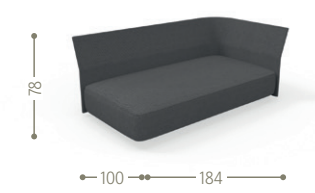

SOFA DX BACKREST ROPE / CODE: CLIDIVDX-C

SOFA SX BACKREST ROPE / CODE: CLIDIVSX-C

SOFA CX BACKREST ROPE / CODE: CLICX2-C

SOFA CORNER BACKREST ROPE / CODE: CLIANG-C

SOFA LOUNGE DX BACKREST ROPE / CODE: CLICLDX-C

SOFA LOUNGE SX BACKREST ROPE / CODE: CLICLSX-C

SOFA BACKREST ROPE / CODE: CLIDIV3-C

SOFA DX BACKREST FABRIC / CODE: CLIDIVDX-T

SOFA LOUNGE XL DX BACKREST ROPE / CODE: CLICLXLDX-C

SOFA SX BACKREST FABRIC / CODE: CLIDIVSX-T

SOFA LOUNGE XL SX BACKREST ROPE / CODE: CLICLXLSX-C

SOFA CX BACKREST FABRIC / CODE: CLICX2-T

LIVING ARMCHAIR / CODE: CLIPL-C

SOFA CORNER BACKREST FABRIC / CODE: CLIANG-T

POUF / CODE: CLIPUF

SOFA LOUNGE DX BACKREST FABRIC / CODE: CLICLDX-T