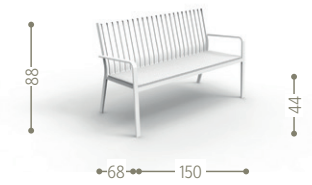

#Ladycollection

Finishing

Aluminium frame

Textilene cushion/seat

RECLINER SUNBED / CODE: LDYLET

RECLINER ARMCHAIR / CODE: LDYPR

BENCH / CODE: LDYPCA

POUF / CODE: LDYPUF