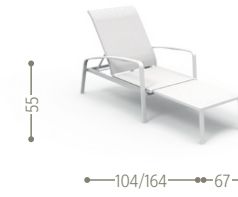

#Ladycollection

Finishing

Aluminium frame

Textilene cushion/seat

RECLINER SUNBED / CODE: LDYLET

RECLINER ARMCHAIR / CODE: LDYPR

BENCH / CODE: LDYPCA

POUF / CODE: LDYPUF