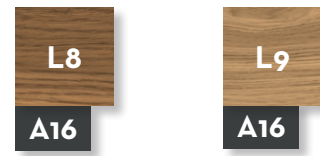

SIDE TABLE / CODE: CLETC4

COFFEE TABLE 60X100 / CODE: CLETC5

COFFEE TABLE 100X100 / CODE: CLETC6

TABLE 220X100 / CODE: CLETP

IROKO TABLE 220X100 / CODE: CLETPOK01

IROKO TABLE 260X120 / CODE: CLETPOK02

PADDED TUB CHAIR / CODE: CLEPPZ