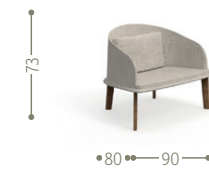

Stone table top | Synthetic ropes

<b>S1</b>	<b>S2</b>	<b>S3</b>	<b>R3</b>	<b>R11</b>
travertino silver	marmo bianco carrara	travertino classic	ecru	dark grey

SOFA LONGUE SX / CODE: CLELONSX

L1  
A16

LONGUE ARMCHAIR / CODE: CLEPL

L1

SOFA / CODE: CLECX

L1  
A16

POUF / CODE: CLEPUF

L1

SOFA / CODE: CLEDIV

L1  
A16

ROCKING CHAIR / CODE: CLEPD