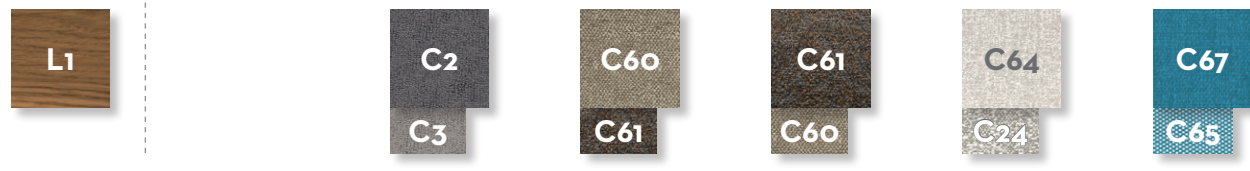

L1

SOFA / CODE: CLECX

L1  
A16

POUF / CODE: CLEPUF

L1

SOFA / CODE: CLEDIV

L1  
A16

ROCKING CHAIR / CODE: CLEPD

L1

L9  
A16

L9

SOFA LOVE SEAT / CODE: CLELOV

SWING CHAIR / CODE: CLEALT

COFFEE TABLE D100 / CODE: CLETC1

COFFEE TABLE D75 / CODE: CLETC2

COFFEE TABLE D50 / CODE: CLETC3

SIDE TABLE / CODE: CLETC4

COFFEE TABLE 60X100 / CODE: CLETC5

COFFEE TABLE 100X100 / CODE: CLETC6

TABLE 220X100 / CODE: CLETP

IROKO TABLE 220X100 / CODE: CLETPOK01

IROKO TABLE 260X120 / CODE: CLETPOK02

PADDED TUB CHAIR / CODE: CLEPPZ