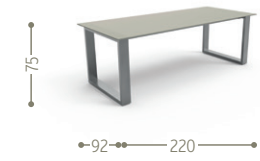

white

dove

Glass table top matt

dove

TABLE ALU 270X102 / CODE: ESSTPAL

INOX TABLE 220X92 / CODE: ESSTPI

ARMCHAIR / CODE: ESSPP

INOX ARMCHAIR / CODE: ESSPPI

ALU BENCH / CODE: ESSPCAAL