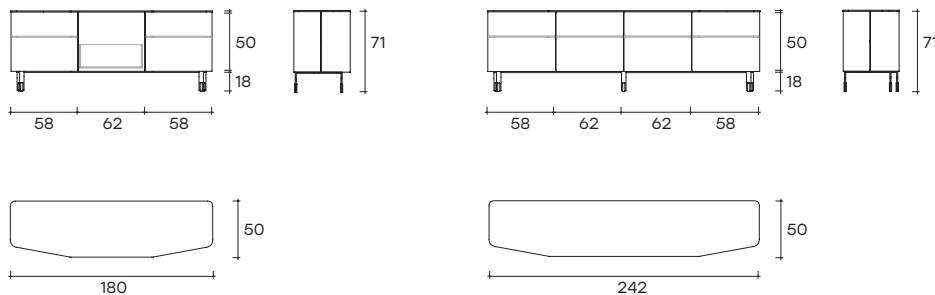

plana

DESIGN
STUDIO KLASS

modello registrato
registered model

portata sul piano: 30 kg
load capacity on top: 30 kg

Madia con struttura
in legno laccato
"Grigio Lava", ante
in vetro extralight
acidato da 6 mm
curvato
e retroverniciato
con tinte speciali
effetto materico,
piano in vetro
extralight da 10 mm
retroverniciato.

Cupboard with
"Lava Grey" lacquered
wood structure,
doors in 6 mm curved
extralight acid-etched
glass, back-lacquered
with special finish,
textured effect.
Top in 10 mm
back-lacquered
extralight glass.

dimensioni L, P, H
dimensions L, W, H
(cm)

	COD./CODE	L	P/W	H	peso netto net weight (kg)	peso lordo gross weight (kg)	volume imballo package volume (m ³)
Ante in vetro extralight acidato retroverniciato in tinta Cat.3. Piano in vetro extralight retroverniciato "Marrone Mica". <i>Doors in extralight acid-etched back-lacquered glass - color Cat.3. Top in extralight glass, back- lacquered "Mica Brown" finish.</i>	PL180-GL /VXA-	180	50	71	115	165	1,23
	PL242-GL /VXA-	242	50	71	145	210	1,62
Ante in vetro extralight acidato retroverniciato in tinta Cat.3. Piano in vetro extralight retroverniciato "Grigio Fango". <i>Doors in extralight acid-etched back-lacquered glass -color Cat.3. Top in extralight glass, back- lacquered "Mud Grey" finish.</i>	PL180-GF /VXA-	180	50	71	115	165	1,23
	PL242-GF /VXA-	242	50	71	145	210	1,62
Ante in vetro extralight acidato retroverniciato in tinta Cat.3. Piano in vetro extralight retroverniciato "Grigio Olivo". <i>Doors in extralight acid-etched back-lacquered glass - color Cat.3. Top in extralight glass, back- lacquered "Olive Grey" finish.</i>	PL180-GO /VXA-	180	50	71	115	165	1,23
	PL242-GO /VXA-	242	50	71	145	210	1,62