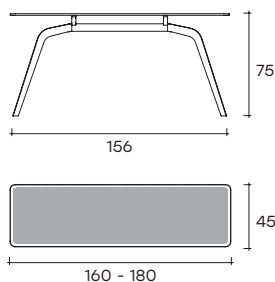

Console with 12 mm fused, tempered and back-lacquered glass top with metal shades Lava Grey or Champagne. Metal painted base, "Lava Grey" finish.

portata sul piano: 50 kg  
load capacity on top: 50 kg

dimensioni L, P, H  
dimensions L, W, H  
(cm)

COD./CODE

Ø/L

P/W

H

peso netto  
net weight  
(kg)

peso lordo  
gross weight  
(kg)

volume imballo  
package volume  
(m<sup>3</sup>)

Consolle con piano in vetro fuso.  
Console with fused glass top.