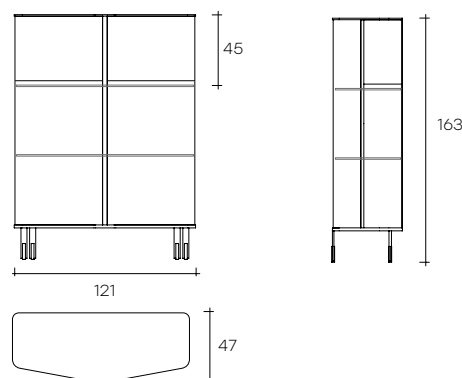

pli 

DESIGN
STUDIO KLASS

modello registrato
registered model

portata su ogni piano: 25 kg
portata sul top: 30 kg
load capacity on each shelf: 25 kg
load capacity on the top: 30 kg

Madia composta da schienale in vetro Nero95 curvato da 8 mm, top in vetro fum  da 10 mm, ante in vetro extralight curvato da 6 mm parzialmente retroverniciate, 2 ripiani in vetro extralight da 8 mm di cui uno retroverniciato, base in legno laccato nero opaco, piedini, montanti e profili in metallo laccato nero opaco. Ante con meccanismo di apertura push-pull. Corpo illuminante a LED opzionale.

Cupboard consisting of back in curved 8 mm Nero95 black glass, top in 10 mm smoked glass, doors in 6 mm curved extralight glass, partially back-painted, 2 shelves in 8 mm extralight glass, of which one back-painted in the same colour as the doors are in matt black lacquered wood, feet, uprights and profiles in matt black lacquered metal. Doors with push-pull closing mechanism. Lighting with LEDs, as an option.

dimensioni L, P, H dimensions L, W, H (cm)	COD./CODE	L	P/W	H	peso netto net weight (kg)	peso lordo gross weight (kg)	volume imballo package volume (m ³)
Ante parzialmente retroverniciate, finitura "grigio polvere". Doors partially back-painted, "powder grey" finish.	PM/120G	121	47	163	119	165	1,44
Ante parzialmente retroverniciate, finitura "marrone-grey". Doors partially back-painted, "brown-grey" finish.	PM120M	121	47	163	119	165	1,44

* Accessori/Accessories

dimensioni L, P, H dimensions L, W, H (cm)	COD./CODE	L	P/W	H	peso netto net weight (kg)	peso lordo gross weight (kg)	volume imballo package volume (m ³)
Lampada LED ad alta luminosit� 4000 K - 8W. Alimentatore LED a basso voltaggio 12V DC. High brightness LED light - 4000K - 8W. LED power adapter low voltage - 12V DC.	PM/LED	-	-	-	0,5	2	0,01