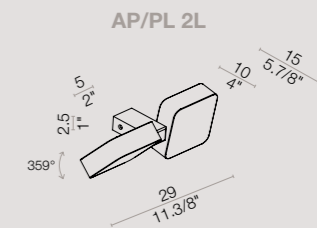

ALULED square collection

design L4B

[En] → Lighting fixture in carved solid aluminium, powder-coated available in 2 colors and concrete finish. White PMMA diffuser. LED 220-240V. 359° adjustable version as wall/ceiling lamp. Frame in powder-coated aluminium, available in 2 colors. Chromed metal joint.

[It] → Corpo illuminante in alluminio ricavato dal pieno verniciato a polveri nei 2 colori disponibili e finitura cemento. Diffusore in PMMA bianco. Sorgente LED 220-240V. Versione orientabile 359° parete e plafoniera. Montatura in alluminio verniciato a polveri nei 2 colori disponibili. Snodo metallo cromato.