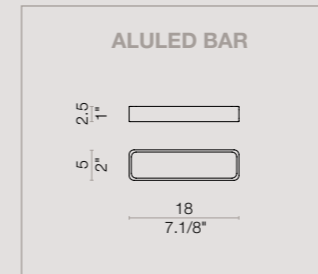

[En] → Lighting fixture in carved solid aluminium, powder-coated available in 2 colors and concrete finish. White PMMA diffuser. LED 220-240V. 359° adjustable version as wall/ceiling lamp. Frame in powder-coated aluminium, available in 2 colors. Chromed metal joint.

[It] → Corpo illuminante in alluminio ricavato dal pieno verniciato a polveri nei 2 colori disponibili e finitura cemento. Diffusore in PMMA bianco. Sorgente LED 220-240V. Versione orientabile 359° parete e plafoniera. Montatura in alluminio verniciato a polveri nei 2 colori disponibili. Snodo metallo cromato.