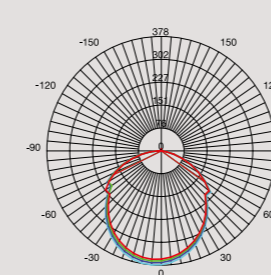

Height	E	Angle: 72,9deg	Diameter
1,00m	261,31lx		147,68cm
2,00m	65,33lx		295,37cm
3,00m	29,03lx		443,05cm
4,00m	16,33lx		590,74cm
5,00m	10,45lx		738,42cm

energy label

label A

colors