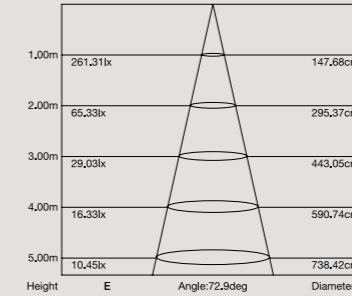

symbols

photometric test DISC