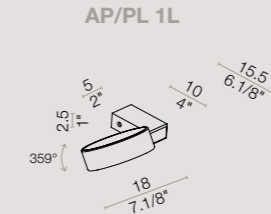

[En] → Lighting fixture in carved solid aluminium, powder-coated available in 2 colors and concrete finish. White PMMA diffuser. LED 220-240V. 359° adjustable version as wall/ceiling lamp. Frame in powder-coated aluminium, available in 2 colors. Chromed metal joint.

[It] → Corpo illuminante in alluminio ricavato dal pieno verniciato a polveri nei 2 colori disponibili e finitura cemento. Diffusore in PMMA bianco. Sorgente LED 220-240V. Versione orientabile 359° parete e plafoniera. Montatura in alluminio verniciato a polveri nei 2 colori disponibili. Snodo metallo cromato.