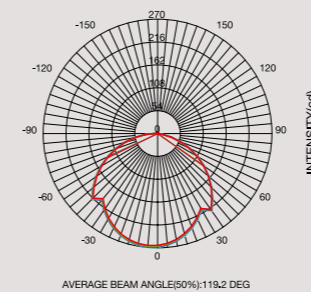

photometric test BAR

energy label

label A

[En] → Lighting fixture in carved solid aluminium, powder-coated available in 2 colors and concrete finish. White PMMA diffuser. LED 220-240V. 359° adjustable version as wall/ceiling lamp. Frame in powder-coated aluminium, available in 2 colors. Chromed metal joint.

120V for
NORTH AMERICA

Dimmer not included
Dimmer non incluso

equipment

AP/PL 1L
13.5W LED 3000°K lm1450

AP/PL 2L
27W LED 3000°K lm2900

symbols

photometric test BAR

Height	E	Angle: 72.9deg	Diameter
1.00m	198,19lx		147,68cm
2.00m	49,55lx		295,37cm
3.00m	22,02lx		443,05cm
4.00m	12,39lx		590,74cm
5.00m	7,93lx		738,42cm

Height	E	Angle: 72,9deg	Diameter
1,00m	261,31lx		147,68cm
2,00m	65,33lx		295,37cm
3,00m	29,03lx		443,05cm
4,00m	16,33lx		590,74cm
5,00m	10,45lx		738,42cm

energy label

label A

colors