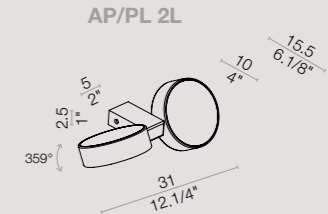

[En] → Lighting fixture in carved solid aluminium, powder-coated available in 2 colors and concrete finish. White PMMA diffuser. LED 220-240V. 359° adjustable version as wall/ceiling lamp. Frame in powder-coated aluminium, available in 2 colors. Chromed metal joint.

[It] → Corpo illuminante in alluminio ricavato dal pieno verniciato a polveri nei 2 colori disponibili e finitura cemento. Diffusore in PMMA bianco. Sorgente LED 220-240V. Versione orientabile 359° parete e plafoniera. Montatura in alluminio verniciato a polveri nei 2 colori disponibili. Snodo metallo cromato.