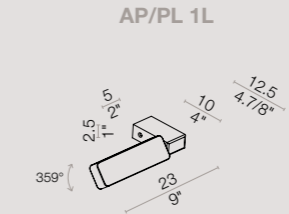

[En] → Lighting fixture in carved solid aluminium, powder-coated available in 2 colors and concrete finish. White PMMA diffuser. LED 220-240V. 359° adjustable version as wall/ceiling lamp. Frame in powder-coated aluminium, available in 2 colors. Chromed metal joint.

[It] → Corpo illuminante in alluminio ricavato dal pieno verniciato a polveri nei 2 colori disponibili e finitura cemento. Diffusore in PMMA bianco. Sorgente LED 220-240V. Versione orientabile 359° parete e plafoniera. Montatura in alluminio verniciato a polveri nei 2 colori disponibili. Snodo metallo cromato.