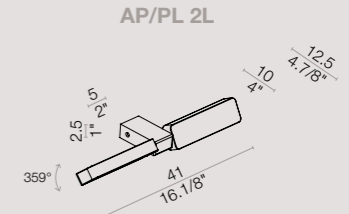

[En] → Lighting fixture in carved solid aluminium, powder-coated available in 2 colors and concrete finish. White PMMA diffuser. LED 220-240V. 359° adjustable version as wall/ceiling lamp. Frame in powder-coated aluminium, available in 2 colors. Chromed metal joint.

[It] → Corpo illuminante in alluminio ricavato dal pieno verniciato a polveri nei 2 colori disponibili e finitura cemento. Diffusore in PMMA bianco. Sorgente LED 220-240V. Versione orientabile 359° parete e plafoniera. Montatura in alluminio verniciato a polveri nei 2 colori disponibili. Snodo metallo cromato.