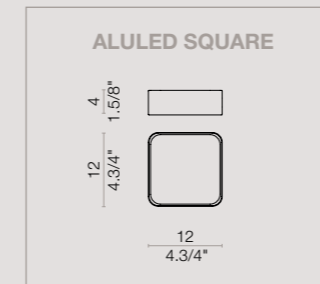

ALULED square collection

design L4B

[En] → Lighting fixture in carved solid aluminium, powder-coated available in 2 colors and concrete finish. White PMMA diffuser. LED 220-240V. 359° adjustable version as wall/ceiling lamp. Frame in powder-coated aluminium, available in 2 colors. Chromed metal joint.

[It] → Corpo illuminante in alluminio ricavato dal pieno verniciato a polveri nei 2 colori disponibili e finitura cemento. Diffusore in PMMA bianco. Sorgente LED 220-240V. Versione orientabile 359° parete e plafoniera. Montatura in alluminio verniciato a polveri nei 2 colori disponibili. Snodo metallo cromato.