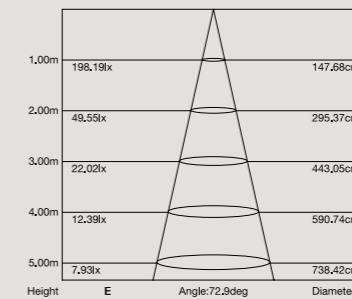

symbols

photometric test BAR