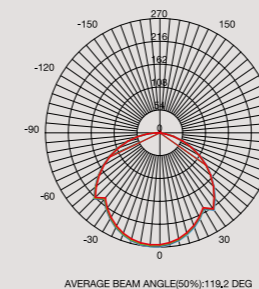

120V for
NORTH AMERICA

Dimmer not included
Dimmer non incluso

equipment

AP/PL 1L
13.5W LED 3000°K lm1450

AP/PL 2L
27W LED 3000°K lm2900

symbols

photometric test BAR

Height	E	Angle: 72.9deg	Diameter
1.00m	198,19lx		147,68cm
2.00m	49,55lx		295,37cm
3.00m	22,02lx		443,05cm
4.00m	12,39lx		590,74cm
5.00m	7,93lx		738,42cm

Height	E	Angle: 72,9deg	Diameter
1,00m	261,31lx		147,68cm
2,00m	65,33lx		295,37cm
3,00m	29,03lx		443,05cm
4,00m	16,33lx		590,74cm
5,00m	10,45lx		738,42cm

energy label

label A

colors