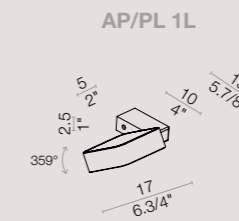

ALULED square collection

design L4B

[En] → Lighting fixture in carved solid aluminium, powder-coated available in 2 colors and concrete finish. White PMMA diffuser. LED 220-240V. 359° adjustable version as wall/ceiling lamp. Frame in powder-coated aluminium, available in 2 colors. Chromed metal joint.

[It] → Corpo illuminante in alluminio ricavato dal pieno verniciato a polveri nei 2 colori disponibili e finitura cemento. Diffusore in PMMA bianco. Sorgente LED 220-240V. Versione orientabile 359° parete e plafoniera. Montatura in alluminio verniciato a polveri nei 2 colori disponibili. Snodo metallo cromato.