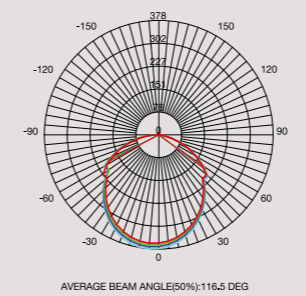

symbols

photometric test DISC