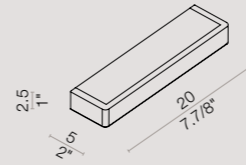

ALULED bar zero collection

design L4B

AP 200