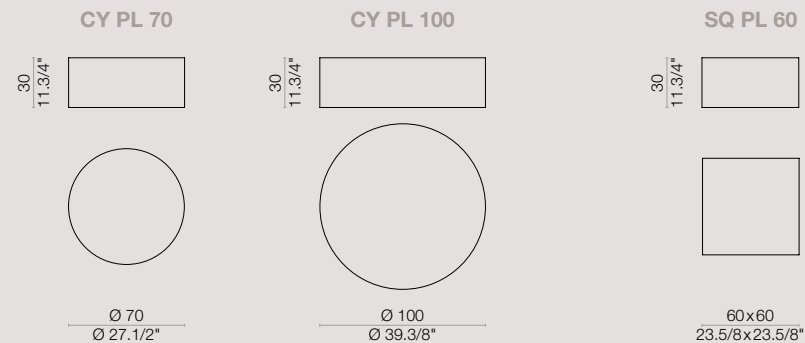

[En] → A collection of lampshades in a variety of fabrics. Prismatic methacrylate diffuser. White lacquered metal fixtures and base plates.

[It] → Collezione di paralumi con vari tessuti. Diffusore in metacrilato prismatico. Montature e basi verniciate bianco.

material

fabric + methacrylate
tessuto + metacrilato

N.B. anti glare shield
in micro-prismatic
methacrylate included
schermo paraluce in
metacrilato prismatico
incluso