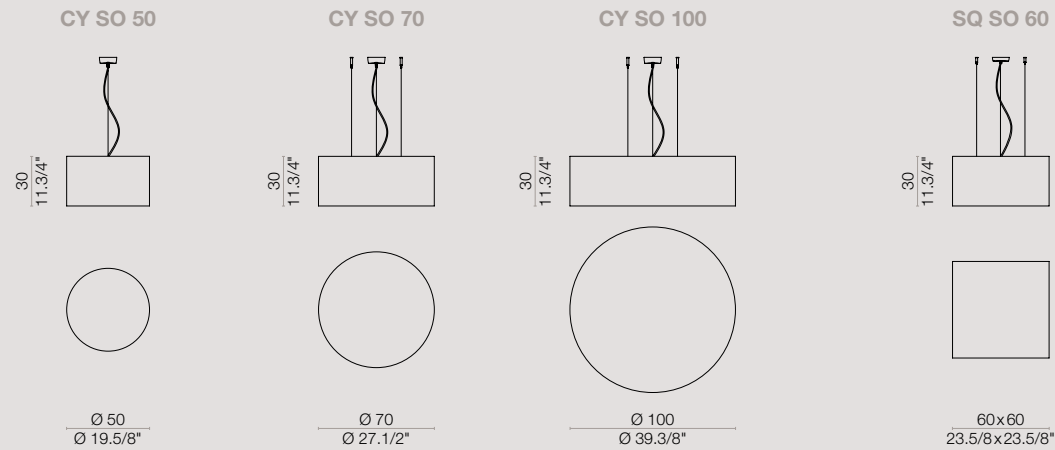

[En] → A collection of lampshades in a variety of fabrics. Prismatic methacrylate diffuser. White lacquered metal fixtures and base plates.

[It] → Collezione di paralumi con vari tessuti. Diffusore in metacrilato prismatico. Montature e basi verniciate bianco.

material

fabric + methacrylate
tessuto + metacrilato

N.B. anti glare shield
in micro-prismatic
methacrylate included
schermo paraluce in
metacrilato prismatico
incluso