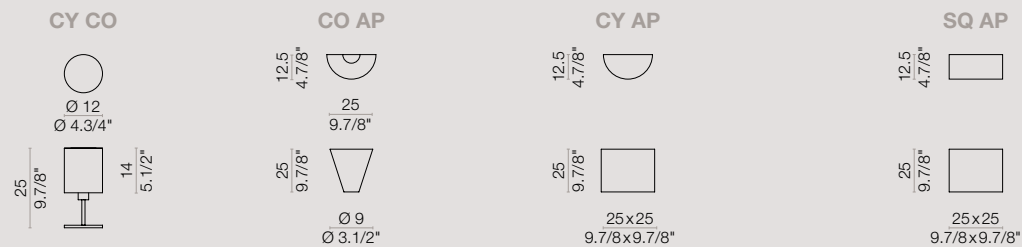

[En] → A collection of lampshades in a variety of fabrics. Prismatic methacrylate diffuser. White lacquered metal fixtures and base plates.

[It] → Collezione di paralumi con vari tessuti. Diffusore in metacrilato prismatico. Montature e basi verniciate bianco.

material

fabric + methacrylate
tessuto + metacrilato

N.B. anti glare shield
in micro-prismatic
methacrylate included
schermo paraluce in
metacrilato prismatico
incluso