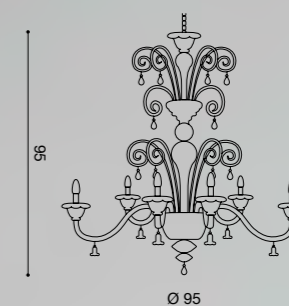

REZZONICO

/ DESIGN BY ARCHIVIO STORICO

AP 2L

2 x max 42W E14 HALO
2 x max 11W E14 FLUO
E14 SUITABLE FOR LED LAMPS

6L

6 x max 42W E14 HALO
6 x max 11W E14 FLUO
E14 SUITABLE FOR LED LAMPS

Label A