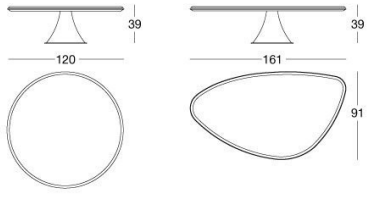

LONGHI

Gehry

Y 729 Giuseppe Viganò

Small table made with a hyperboloid fibreglass structure, with inner structure in painted metal, upholstered in leathers from the catalogue. Under-base plate and under-top edge in metal in the finishes: - bright light gold, - matt Champagne gold, - bright chrome, - bright black chrome, - matt satined bronze, - bright pink gold, - matt pink gold. Top finishes: - 5 mm bronze or smoky mirror with bevel. 20mm marble with 20mm bevel: - Azul Macauba marble, Sahara Noir marble (polyester finish), Dover White marble, Panda White marble, Guatemala Green marble, Cortecchia marble, Port Saint Laurent marble, Red Levanto marble, Bardiglio Nuvolato marble, Elegant Brown marble, Shale Rosewood marble, Emperador Dark marble, Silver Wave marble, Agatha Black marble, Frappuccino marble, Calacatta Gold marble.

TECHNICAL DRAWINGS

scala 1:50