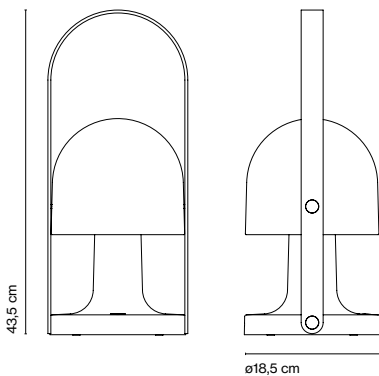

FollowMe Plus Inma Bermúdez

marset

FollowMe Plus

FollowMe Plus
 LED 5W 2700K
 Light source 478lm
 Luminaire 290lm
 (included)

White-Oak

Battery life:
 5 hours in peak power
 10 hours in half power
 20 hours in a quarter power