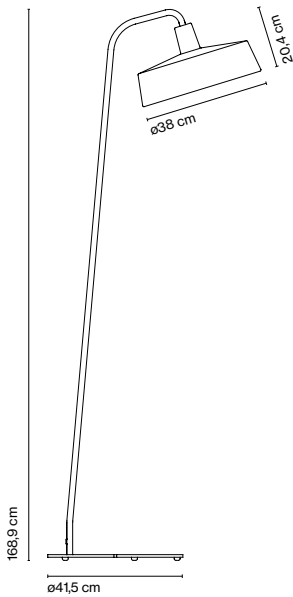

Soho

Joan Gaspar

marset

Soho 38 P

Soho 38 P

LED SMD 7,8W 700mA
2700K 1066lm (included)

Black electrical cord.

* DALI / DSI