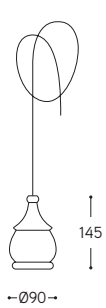

Art. LF1/MIX/...