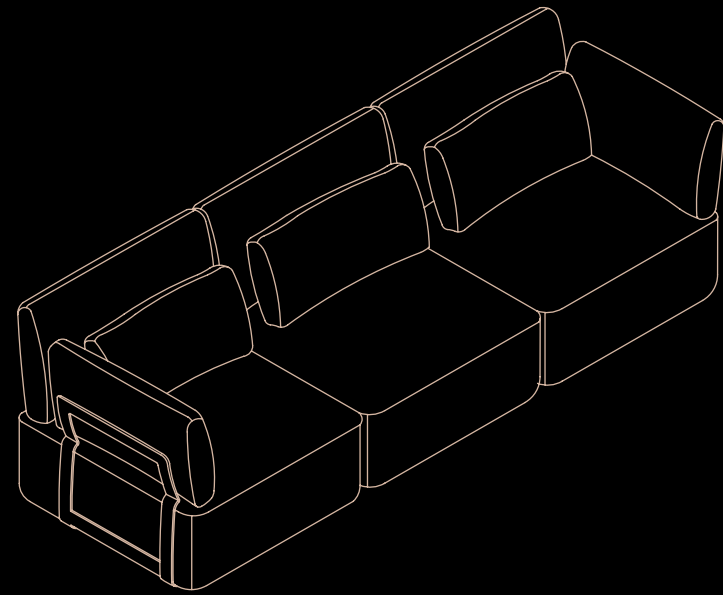

210

Schienale in metallo peltro - bronzo
Fusto in legno multistrato
Nastri elastici intrecciati
Poliuretano espanso densità 35 kg/m³
e miscela di piuma d'oca
Poliuretano espanso densità 30 kg/m³
Rivestimento in resinato gr. 200
Sovrafodera fibra poliestere

Il divano non è sfoderabile

CARATTERISTICHE DELLA PELLE: Le pelli utilizzate sono elementi naturali e pur subendo molteplici lavorazioni è fondamentale che conservino la loro naturalità. Pertanto, eventuali imperfezioni o leggere striature sono da considerarsi caratteristica peculiare del prodotto e non imperfezioni o difetti

DIMENSIONI
105 x 105 x 78 h cm
H seduta: 45 cm
P seduta: 70 cm

Metal back pewter - bronze
Support in solid and multi-ply wood
Woven elastic strips
Polyurethane foam density 35 kg/m³
and goose down blend
Polyurethane foam density 30 kg/m³
Resin-coating 200 g
Cover in polyester fibre

The sofa covers is not removable

LEATHER CHARACTERISTICS: The leathers used are natural products and though subjected to extensive processing it is essential that they retain their natural quality. Therefore any blemishes or faint streaks are to be considered intrinsic features of the product and not imperfections or faults

DIMENSION
105 x 105 x 78 h cm
H seat: 45 cm
P seat: 70 cm