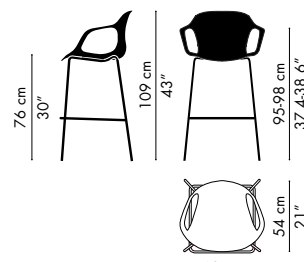

KS61 - WITH ARMS, CHROMED SLED BASE
 Seat height: 45 cm / 17.7"
 Height: 77 cm / 30.3"
 Width: 62 cm / 24.4"
 Depth: 51 cm / 20"

KS52 - WITHOUT ARMS, NATURAL OAK BASE
 Seat height: 45 cm / 17.7"
 Height: 77 cm / 30.3"
 Width: 54 cm / 21.3"
 Depth: 51 cm / 20"

KS62 - WITH ARMS, NATURAL OAK BASE
 Seat height: 45 cm / 17.7"
 Height: 77 cm / 30.3"
 Width: 62 cm / 24.4"
 Depth: 51 cm / 20"

KS58 - COUNTER STOOL, WITHOUT ARMS, CHROMED BASE
 Seat height: 64 cm / 25.2"
 Height: 97 cm / 38.2"
 Width: 56 cm / 22"
 Depth: 52 cm / 20.5"

KS68 - COUNTER STOOL, WITH ARMS, CHROMED BASE
 Seat height: 64 cm / 25.2"
 Height: 97 cm / 38.2"
 Width: 62 cm / 24.4"
 Depth: 52 cm / 20.5"

KS59 - BAR STOOL, WITHOUT ARMS, CHROMED BASE
 Seat height: 76 cm / 30"
 Height: 109 cm / 43"
 Width: 56 cm / 22"
 Depth: 54 cm / 21.2"

KS69 - BAR STOOL, WITH ARMS, CHROMED BASE
 Seat height: 76 cm / 30"
 Height: 109 cm / 43"
 Width: 62 cm / 24"
 Depth: 54 cm / 21"