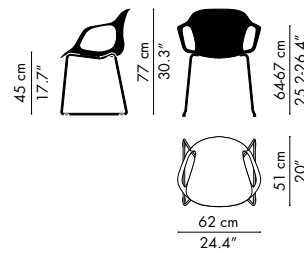

SKY BLUE
PLASTIC
806

MIDNIGHT BLUE
PLASTIC
876

VERONA GREEN
PLASTIC
976

VARIATIONS & DIMENSIONS

KS50 - CHAIR, WITHOUT ARMS, CHROMED/ POWDER COATED LEGS, STACKABLE
 Seat height: 45, 47.5 cm / 17.7", 18.7"
 Height: 77 cm / 30.3"
 Width: 54 cm / 21.3"
 Depth: 51 cm / 20"

KS60 - CHAIR, WITH ARMS, CHROMED/ POWDER COATED LEGS, STACKABLE
 Seat height: 45, 47.5 cm / 17.7", 18.7"
 Height: 77 cm / 30.3"
 Width: 62 cm / 24.4"
 Depth: 51 cm / 20"

KS51 - WITHOUT ARMS, CHROMED SLED BASE, STACKABLE
 Seat height: 45 cm / 17.7"
 Height: 77 cm / 30.3"
 Width: 54 cm / 21.3"
 Depth: 51 cm / 20"

KS61 - WITH ARMS, CHROMED SLED BASE
 Seat height: 45 cm / 17.7"
 Height: 77 cm / 30.3"
 Width: 62 cm / 24.4"
 Depth: 51 cm / 20"

KS52 - WITHOUT ARMS, NATURAL OAK BASE
 Seat height: 45 cm / 17.7"
 Height: 77 cm / 30.3"
 Width: 54 cm / 21.3"
 Depth: 51 cm / 20"

KS62 - WITH ARMS, NATURAL OAK BASE
 Seat height: 45 cm / 17.7"
 Height: 77 cm / 30.3"
 Width: 62 cm / 24.4"
 Depth: 51 cm / 20"

KS58 - COUNTER STOOL, WITHOUT ARMS, CHROMED BASE
 Seat height: 64 cm / 25.2"
 Height: 97 cm / 38.2"
 Width: 56 cm / 22"
 Depth: 52 cm / 20.5"