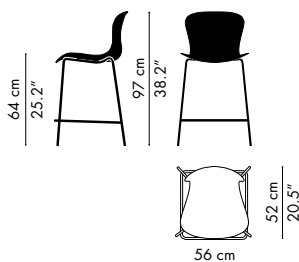

SKY BLUE
PLASTIC
806

MIDNIGHT BLUE
PLASTIC
876

VERONA GREEN
PLASTIC
976

VARIATIONS & DIMENSIONS

KS50 - CHAIR, WITHOUT ARMS, CHROMED/ POWDER COATED LEGS, STACKABLE
 Seat height: 45, 47.5 cm / 17.7", 18.7"
 Height: 77 cm / 30.3"
 Width: 54 cm / 21.3"
 Depth: 51 cm / 20"

KS60 - CHAIR, WITH ARMS, CHROMED/ POWDER COATED LEGS, STACKABLE
 Seat height: 45, 47.5 cm / 17.7", 18.7"
 Height: 77 cm / 30.3"
 Width: 62 cm / 24.4"
 Depth: 51 cm / 20"

KS51 - WITHOUT ARMS, CHROMED SLED BASE, STACKABLE
 Seat height: 45 cm / 17.7"
 Height: 77 cm / 30.3"
 Width: 54 cm / 21.3"
 Depth: 51 cm / 20"

KS61 - WITH ARMS, CHROMED SLED BASE
 Seat height: 45 cm / 17.7"
 Height: 77 cm / 30.3"
 Width: 62 cm / 24.4"
 Depth: 51 cm / 20"

KS52 - WITHOUT ARMS, NATURAL OAK BASE
 Seat height: 45 cm / 17.7"
 Height: 77 cm / 30.3"
 Width: 54 cm / 21.3"
 Depth: 51 cm / 20"

KS62 - WITH ARMS, NATURAL OAK BASE
 Seat height: 45 cm / 17.7"
 Height: 77 cm / 30.3"
 Width: 62 cm / 24.4"
 Depth: 51 cm / 20"

KS58 - COUNTER STOOL, WITHOUT ARMS, CHROMED BASE
 Seat height: 64 cm / 25.2"
 Height: 97 cm / 38.2"
 Width: 56 cm / 22"
 Depth: 52 cm / 20.5"