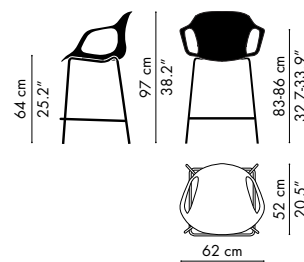

KS60 - CHAIR, WITH ARMS, CHROMED/ POWDER COATED LEGS, STACKABLE
 Seat height: 45, 47.5 cm / 17.7", 18.7"
 Height: 77 cm / 30.3"
 Width: 62 cm / 24.4"
 Depth: 51 cm / 20"

KS51 - WITHOUT ARMS, CHROMED SLED BASE, STACKABLE
 Seat height: 45 cm / 17.7"
 Height: 77 cm / 30.3"
 Width: 54 cm / 21.3"
 Depth: 51 cm / 20"

KS61 - WITH ARMS, CHROMED SLED BASE
 Seat height: 45 cm / 17.7"
 Height: 77 cm / 30.3"
 Width: 62 cm / 24.4"
 Depth: 51 cm / 20"

KS52 - WITHOUT ARMS, NATURAL OAK BASE
 Seat height: 45 cm / 17.7"
 Height: 77 cm / 30.3"
 Width: 54 cm / 21.3"
 Depth: 51 cm / 20"

KS62 - WITH ARMS, NATURAL OAK BASE
 Seat height: 45 cm / 17.7"
 Height: 77 cm / 30.3"
 Width: 62 cm / 24.4"
 Depth: 51 cm / 20"

KS58 - COUNTER STOOL, WITHOUT ARMS, CHROMED BASE
 Seat height: 64 cm / 25.2"
 Height: 97 cm / 38.2"
 Width: 56 cm / 22"
 Depth: 52 cm / 20.5"

KS68 - COUNTER STOOL, WITH ARMS, CHROMED BASE
 Seat height: 64 cm / 25.2"
 Height: 97 cm / 38.2"
 Width: 62 cm / 24.4"
 Depth: 52 cm / 20.5"

KS59 - BAR STOOL, WITHOUT ARMS, CHROMED BASE
 Seat height: 76 cm / 30"
 Height: 109 cm / 43"
 Width: 56 cm / 22"
 Depth: 54 cm / 21.2"