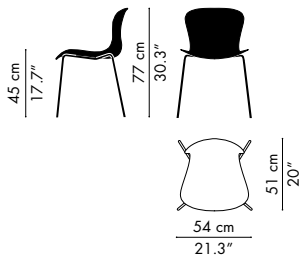

SKY BLUE
PLASTIC
806

MIDNIGHT BLUE
PLASTIC
876

VERONA GREEN
PLASTIC
976

VARIATIONS & DIMENSIONS

KS50 - CHAIR, WITHOUT ARMS, CHROMED/ POWDER COATED LEGS, STACKABLE
 Seat height: 45, 47.5 cm / 17.7", 18.7"
 Height: 77 cm / 30.3"
 Width: 54 cm / 21.3"
 Depth: 51 cm / 20"

KS60 - CHAIR, WITH ARMS, CHROMED/ POWDER COATED LEGS, STACKABLE
 Seat height: 45, 47.5 cm / 17.7", 18.7"
 Height: 77 cm / 30.3"
 Width: 62 cm / 24.4"
 Depth: 51 cm / 20"

KS51 - WITHOUT ARMS, CHROMED SLED BASE, STACKABLE
 Seat height: 45 cm / 17.7"
 Height: 77 cm / 30.3"
 Width: 54 cm / 21.3"
 Depth: 51 cm / 20"

KS62 - WITH ARMS, NATURAL OAK BASE
 Seat height: 45 cm / 17.7"
 Height: 77 cm / 30.3"
 Width: 62 cm / 24.4"
 Depth: 51 cm / 20"

KS58 - COUNTER STOOL, WITHOUT ARMS, CHROMED BASE
 Seat height: 64 cm / 25.2"
 Height: 97 cm / 38.2"
 Width: 56 cm / 22"
 Depth: 52 cm / 20.5"

KS69 - BAR STOOL, WITH ARMS, CHROMED BASE
 Seat height: 76 cm / 30"
 Height: 109 cm / 43"
 Width: 62 cm / 24"
 Depth: 54 cm / 21"