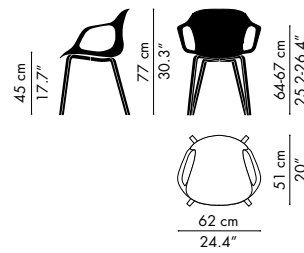

SKY BLUE
PLASTIC
806

MIDNIGHT BLUE
PLASTIC
876

VERONA GREEN
PLASTIC
976

VARIATIONS & DIMENSIONS

KS50 - CHAIR, WITHOUT ARMS, CHROMED/ POWDER COATED LEGS, STACKABLE
 Seat height: 45, 47.5 cm / 17.7", 18.7"
 Height: 77 cm / 30.3"
 Width: 54 cm / 21.3"
 Depth: 51 cm / 20"

KS60 - CHAIR, WITH ARMS, CHROMED/ POWDER COATED LEGS, STACKABLE
 Seat height: 45, 47.5 cm / 17.7", 18.7"
 Height: 77 cm / 30.3"
 Width: 62 cm / 24.4"
 Depth: 51 cm / 20"

KS51 - WITHOUT ARMS, CHROMED SLED BASE, STACKABLE
 Seat height: 45 cm / 17.7"
 Height: 77 cm / 30.3"
 Width: 54 cm / 21.3"
 Depth: 51 cm / 20"

KS61 - WITH ARMS, CHROMED SLED BASE
 Seat height: 45 cm / 17.7"
 Height: 77 cm / 30.3"
 Width: 62 cm / 24.4"
 Depth: 51 cm / 20"

KS52 - WITHOUT ARMS, NATURAL OAK BASE
 Seat height: 45 cm / 17.7"
 Height: 77 cm / 30.3"
 Width: 54 cm / 21.3"
 Depth: 51 cm / 20"

KS62 - WITH ARMS, NATURAL OAK BASE
 Seat height: 45 cm / 17.7"
 Height: 77 cm / 30.3"
 Width: 62 cm / 24.4"
 Depth: 51 cm / 20"

KS58 - COUNTER STOOL, WITHOUT ARMS, CHROMED BASE
 Seat height: 64 cm / 25.2"
 Height: 97 cm / 38.2"
 Width: 56 cm / 22"
 Depth: 52 cm / 20.5"