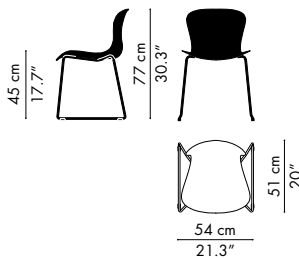

SKY BLUE
PLASTIC
806

MIDNIGHT BLUE
PLASTIC
876

VERONA GREEN
PLASTIC
976

VARIATIONS & DIMENSIONS

KS50 - CHAIR, WITHOUT ARMS, CHROMED/ POWDER COATED LEGS, STACKABLE
 Seat height: 45, 47.5 cm / 17.7", 18.7"
 Height: 77 cm / 30.3"
 Width: 54 cm / 21.3"
 Depth: 51 cm / 20"

KS60 - CHAIR, WITH ARMS, CHROMED/ POWDER COATED LEGS, STACKABLE
 Seat height: 45, 47.5 cm / 17.7", 18.7"
 Height: 77 cm / 30.3"
 Width: 62 cm / 24.4"
 Depth: 51 cm / 20"

KS51 - WITHOUT ARMS, CHROMED SLED BASE, STACKABLE
 Seat height: 45 cm / 17.7"
 Height: 77 cm / 30.3"
 Width: 54 cm / 21.3"
 Depth: 51 cm / 20"

KS61 - WITH ARMS, CHROMED SLED BASE
 Seat height: 45 cm / 17.7"
 Height: 77 cm / 30.3"
 Width: 62 cm / 24.4"
 Depth: 51 cm / 20"

KS52 - WITHOUT ARMS, NATURAL OAK BASE
 Seat height: 45 cm / 17.7"
 Height: 77 cm / 30.3"
 Width: 54 cm / 21.3"
 Depth: 51 cm / 20"

KS62 - WITH ARMS, NATURAL OAK BASE
 Seat height: 45 cm / 17.7"
 Height: 77 cm / 30.3"
 Width: 62 cm / 24.4"
 Depth: 51 cm / 20"

KS58 - COUNTER STOOL, WITHOUT ARMS, CHROMED BASE
 Seat height: 64 cm / 25.2"
 Height: 97 cm / 38.2"
 Width: 56 cm / 22"
 Depth: 52 cm / 20.5"