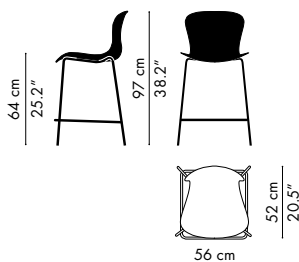

KS59 - BAR STOOL, WITHOUT ARMS, CHROMED BASE
Seat height: 76 cm / 30"
Height: 109 cm / 43"
Width: 56 cm / 22"
Depth: 54 cm / 21.2"