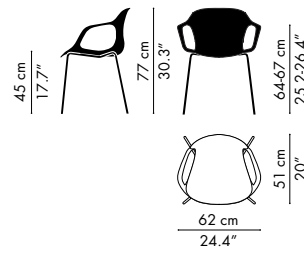

SKY BLUE
PLASTIC
806

MIDNIGHT BLUE
PLASTIC
876

VERONA GREEN
PLASTIC
976

VARIATIONS & DIMENSIONS

KS50 - CHAIR, WITHOUT ARMS, CHROMED/ POWDER COATED LEGS, STACKABLE
 Seat height: 45, 47.5 cm / 17.7", 18.7"
 Height: 77 cm / 30.3"
 Width: 54 cm / 21.3"
 Depth: 51 cm / 20"

KS60 - CHAIR, WITH ARMS, CHROMED/ POWDER COATED LEGS, STACKABLE
 Seat height: 45, 47.5 cm / 17.7", 18.7"
 Height: 77 cm / 30.3"
 Width: 62 cm / 24.4"
 Depth: 51 cm / 20"

KS51 - WITHOUT ARMS, CHROMED SLED BASE, STACKABLE
 Seat height: 45 cm / 17.7"
 Height: 77 cm / 30.3"
 Width: 54 cm / 21.3"
 Depth: 51 cm / 20"

KS61 - WITH ARMS, CHROMED SLED BASE
 Seat height: 45 cm / 17.7"
 Height: 77 cm / 30.3"
 Width: 62 cm / 24.4"
 Depth: 51 cm / 20"

KS52 - WITHOUT ARMS, NATURAL OAK BASE
 Seat height: 45 cm / 17.7"
 Height: 77 cm / 30.3"
 Width: 54 cm / 21.3"
 Depth: 51 cm / 20"

KS62 - WITH ARMS, NATURAL OAK BASE
 Seat height: 45 cm / 17.7"
 Height: 77 cm / 30.3"
 Width: 62 cm / 24.4"
 Depth: 51 cm / 20"

KS58 - COUNTER STOOL, WITHOUT ARMS, CHROMED BASE
 Seat height: 64 cm / 25.2"
 Height: 97 cm / 38.2"
 Width: 56 cm / 22"
 Depth: 52 cm / 20.5"