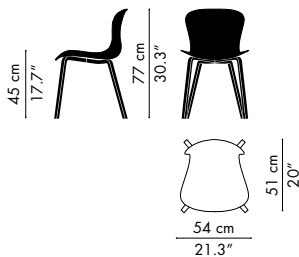

SKY BLUE
PLASTIC
806

MIDNIGHT BLUE
PLASTIC
876

VERONA GREEN
PLASTIC
976

VARIATIONS & DIMENSIONS

KS50 - CHAIR, WITHOUT ARMS, CHROMED/ POWDER COATED LEGS, STACKABLE
 Seat height: 45, 47.5 cm / 17.7", 18.7"
 Height: 77 cm / 30.3"
 Width: 54 cm / 21.3"
 Depth: 51 cm / 20"

KS60 - CHAIR, WITH ARMS, CHROMED/ POWDER COATED LEGS, STACKABLE
 Seat height: 45, 47.5 cm / 17.7", 18.7"
 Height: 77 cm / 30.3"
 Width: 62 cm / 24.4"
 Depth: 51 cm / 20"

KS51 - WITHOUT ARMS, CHROMED SLED BASE, STACKABLE
 Seat height: 45 cm / 17.7"
 Height: 77 cm / 30.3"
 Width: 54 cm / 21.3"
 Depth: 51 cm / 20"

KS61 - WITH ARMS, CHROMED SLED BASE
 Seat height: 45 cm / 17.7"
 Height: 77 cm / 30.3"
 Width: 62 cm / 24.4"
 Depth: 51 cm / 20"

KS52 - WITHOUT ARMS, NATURAL OAK BASE
 Seat height: 45 cm / 17.7"
 Height: 77 cm / 30.3"
 Width: 54 cm / 21.3"
 Depth: 51 cm / 20"

KS69 - BAR STOOL, WITH ARMS, CHROMED BASE
 Seat height: 76 cm / 30"
 Height: 109 cm / 43"
 Width: 62 cm / 24"
 Depth: 54 cm / 21"