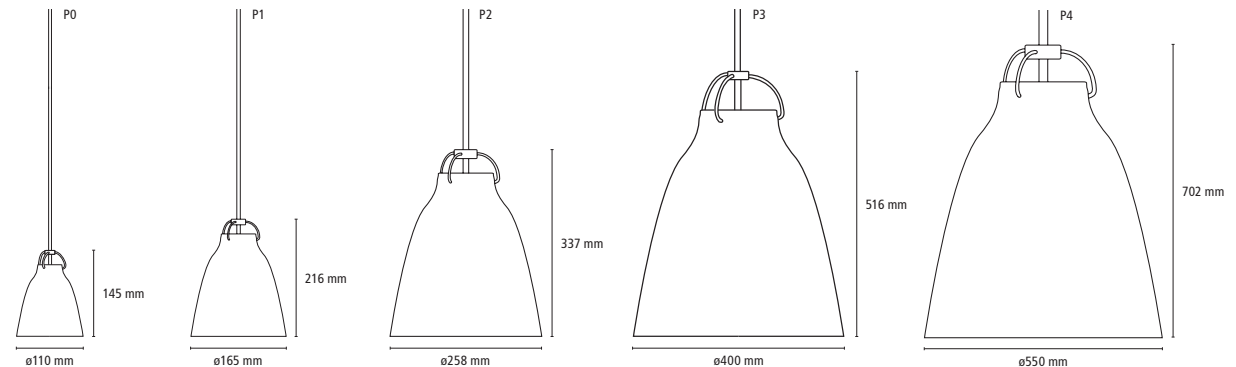

PRODUCT NAME	PRODUCT CODE	DESCRIPTION	LIGHT SOURCE
CARAVAGGIO Pendant 0 white	74006605	Ø110 mm, high-gloss/grey cord	G9 max 33W
CARAVAGGIO Pendant 0 black	74006508	Ø110 mm, black high-gloss/red cord	G9 max 33W
CARAVAGGIO Pendant 0 blackblack	54007508	Ø110 mm, black high-gloss/black cord	G9 max 33W
CARAVAGGIO Pendant 1 white	54006905	Ø165 mm, white high-gloss/grey cord	E27 max 42W
CARAVAGGIO Pendant 1 black	54006708	Ø165 mm, black high-gloss/red cord	E27 max 42W
CARAVAGGIO Pendant 1 blackblack	54007608	Ø165 mm, black high-gloss/black cord	E27 max 42W
CARAVAGGIO Pendant 2 white	54007005	Ø258 mm, white high-gloss/grey cord	E27 max 100W
CARAVAGGIO Pendant 2 black	54006808	Ø258 mm, black high-gloss/red cord	E27 max 100W
CARAVAGGIO Pendant 2 blackblack	54007708	Ø258 mm, black high-gloss/black cord	E27 max 100W
CARAVAGGIO Pendant 3 white	74009505	Ø400 mm, white high-gloss/grey cord	E27 max 100W
CARAVAGGIO Pendant 3 black	74009408	Ø400 mm, black high-gloss/red cord	E27 max 100W
CARAVAGGIO Pendant 3 blackblack	54007808	Ø400 mm, black high-gloss/black cord	E27 max 100W
CARAVAGGIO Pendant 4 white - 6 m	54008705	Ø550 mm, white high-gloss/grey cord	E27 max 150W
CARAVAGGIO Pendant 4 black - 6 m	54008608	Ø550 mm, black high-gloss/red cord	E27 max 150W
CARAVAGGIO Pendant 4 blackblack - 6 m	54007908	Ø550 mm, black high-gloss/black cord	E27 max 150W
CARAVAGGIO Pendant 4 white - 6 m	64009105	Ø550 mm, white high-gloss/grey cord	GX24q-4 2x42W
CARAVAGGIO Pendant 4 white DALI - 6 m	34020605	Ø550 mm, white high-gloss/grey cord	GX24q-4 2x42W
CARAVAGGIO Pendant 4 black - 6 m	64009008	Ø550 mm, black high-gloss/red cord	GX24q-4 2x42W
CARAVAGGIO Pendant 4 black DALI - 6 m	34020508	Ø550 mm, black high-gloss/red cord	GX24q-4 2x42W