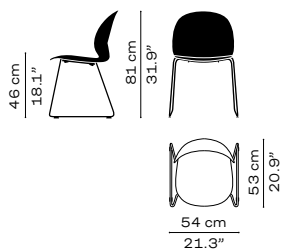

The four-legged (N02-10/N02-11) and sledge (N02-20) versions are stackable (up to 10 chairs).

Please note that variations in colour may occur in recycled plastic.

N02-10
BLACK
CHROMED STEEL BASE

N02-11
DARK ORANGE
DARK ORANGE, POWDER COATED STEEL BASE