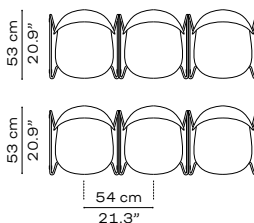

N02-20 W. LINKING DEVICE