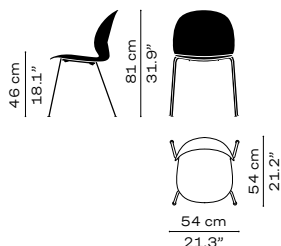

The four-legged (N02-10/N02-11) and sledge (N02-20) versions are stackable (up to 10 chairs).

Please note that variations in colour may occur in recycled plastic.

N02-10
BLACK
CHROMED STEEL BASE

N02-11
DARK ORANGE
DARK ORANGE, POWDER COATED STEEL BASE