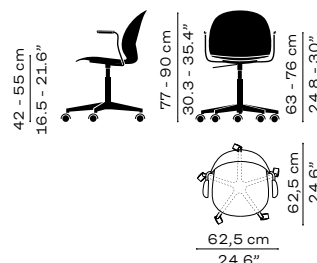

N02-31
OFF WHITE
POLISHED ALUMINIUM BASE,
CASTORS W. BLACK PLASTIC HOUSING