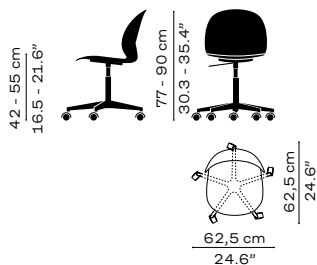

N02-30
DARK RED
POLISHED ALUMINIUM BASE,
CASTORS W. BLACK PLASTIC HOUSING