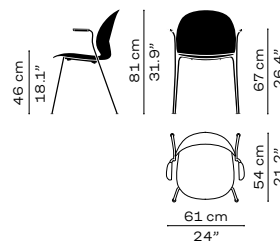

The four-legged (N02-10/N02-11) and sledge (N02-20) versions are stackable (up to 10 chairs).

Please note that variations in colour may occur in recycled plastic.

N02-10
BLACK
CHROMED STEEL BASE

N02-11
DARK ORANGE
DARK ORANGE, POWDER COATED STEEL BASE