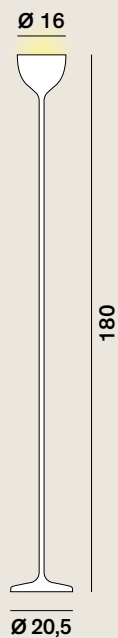

Drink: Suspension

cod: H1, H3

Light Source E27 LED

Class A / A+ / A++

Catalogue

Satin selection (upon request)

Your favourite Colour:

- RAL
- Pantone
- NCS

Drink: Floor

cod: F1

Light Source MID POWER LED

Power 29 Watt

Kelvin 2.700

Dimmer push button

Lumen 2.900

CRI 90

Class A / A+ / A++

Catalogue

Your favourite Colour:

- RAL
- Pantone
- NCS