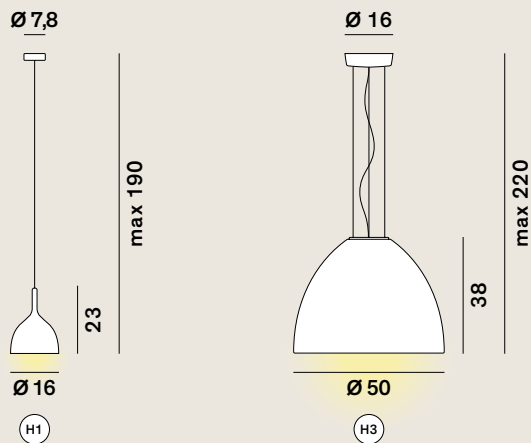

Drink: Suspension

cod: H1, H3

Light Source E27 LED

Class A / A+ / A++

Catalogue

Satin selection (upon request)

Your favourite Colour:

- RAL
- Pantone
- NCS

Drink: Floor

cod: F1

Light Source MID POWER LED

Power 29 Watt

Kelvin 2.700

Dimmer push button

Lumen 2.900

CRI 90