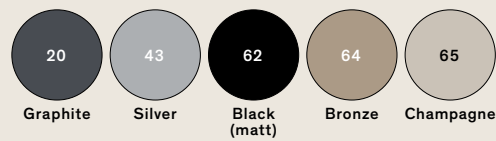

Drink: Suspension

cod: H1, H3

Light Source E27 LED

Class A / A+ / A++

Catalogue

Satin selection (upon request)

Your favourite Colour:

- RAL
- Pantone
- NCS

Drink: Floor

cod: F1

Light Source MID POWER LED

Power 29 Watt

Kelvin 2.700

Dimmer push button

Lumen 2.900

CRI 90

Class A / A+ / A++

Catalogue

Your favourite Colour:

- RAL
- Pantone
- NCS