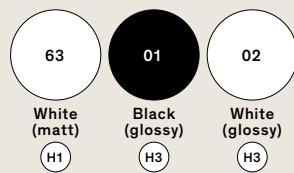

Drink: Suspension

cod: H1, H3

Light Source E27 LED

Class A / A+ / A++

Catalogue

Satin selection (upon request)

Your favourite Colour:

- RAL
- Pantone
- NCS

Drink: Floor

cod: F1

Light Source MID POWER LED

Power 29 Watt

Kelvin 2.700

Dimmer push button

Lumen 2.900

CRI 90

Class A / A+ / A++

Catalogue

Your favourite Colour:

- RAL
- Pantone
- NCS