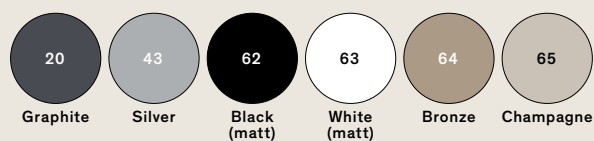

Drink: Suspension

cod: H1, H3

Light Source E27 LED

Class A / A+ / A++

Catalogue

Satin selection (upon request)

Your favourite Colour:

- RAL
- Pantone
- NCS

Drink: Floor

cod: F1

Light Source MID POWER LED

Power 29 Watt

Kelvin 2.700

Dimmer push button

Lumen 2.900

CRI 90

Class A / A+ / A++

Catalogue

Your favourite Colour:

- RAL
- Pantone
- NCS