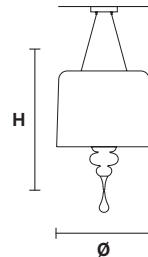

EVA

Chandelier / Suspension

MASIERO

Design by: Fly Design Studio

EVA S20+10 CE

H 200 cm / 78.80"
Ø 280 cm / 110.50"

⦿ 30×E27×60 W max
USA 30×E26×60 W max
(not included)

Aluminum lampshades included

EVA S10 CE

H 75 cm / 29.60"
Ø 110 cm / 43.40"

⦿ 10×E14×60 W max
USA 10×E12×40 W max
(not included)

Aluminum lampshades included

EVA S8 CE

H 75 cm / 29.60"
Ø 90 cm / 35.50"

⦿ 8×E14×60 W max
USA 8×E12×40 W max
(not included)

Lampe avec structure en resin et polyurethane, Abat-jour en aluminium.

ЛАМПА С КАРКАСОМ ИЗ ПЛАСТИКА И ПОЛИУРЕТАНА. АЛЮМИНИЕВЫЕ АБАЖУРЫ.

EVA S5 CE

H 60 cm / 23.65"
Ø 70 cm / 27.60"

⦿ 5×E14×60 W max
USA 5×E12×40 W max
(not included)

Aluminum lampshades included

EVA S3+1 CE

H 75 cm / 29.60"
Ø 50 cm / 19.70"

⦿ 3×E27×100 W max
⦿ 1×R7S×150 W max
USA 3×E26×60 W max
1×E12×40 W max
(not included)

Aluminum lampshades included

V95
Matt white

V70
Concrete