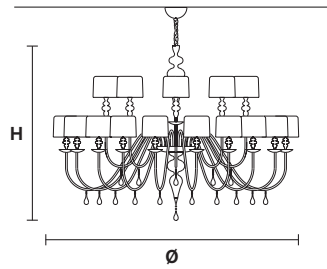

EVA

Chandelier / Suspension

MASIERO

Design by: Fly Design Studio

EVA S20+10 CE

H 200 cm / 78.80"
Ø 280 cm / 110.50"

⦿ 30×E27×60 W max
USA 30×E26×60 W max
(not included)

Aluminum lampshades included

EVA S10 CE

H 75 cm / 29.60"
Ø 110 cm / 43.40"

⦿ 10×E14×60 W max
USA 10×E12×40 W max
(not included)

Aluminum lampshades included

EVA S8 CE

H 75 cm / 29.60"
Ø 90 cm / 35.50"

⦿ 8×E14×60 W max
USA 8×E12×40 W max
(not included)

Lampe avec structure en resin et polyurethane, Abat-jour en aluminium.

ЛАМПА С КАРКАСОМ ИЗ ПЛАСТИКА И ПОЛИУРЕТАНА. АЛЮМИНИЕВЫЕ АБАЖУРЫ.

EVA S5 CE

H 60 cm / 23.65"
Ø 70 cm / 27.60"

⦿ 5×E14×60 W max
USA 5×E12×40 W max
(not included)

Aluminum lampshades included

EVA S3+1 CE

H 75 cm / 29.60"
Ø 50 cm / 19.70"

⦿ 3×E27×100 W max
⦿ 1×R7S×150 W max
USA 3×E26×60 W max
1×E12×40 W max
(not included)

Aluminum lampshades included

V95
Matt white

V70
Concrete