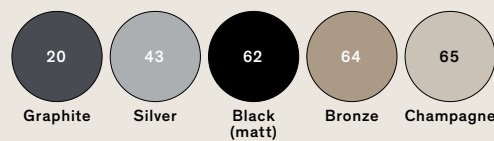

Frame: Wall

cod: W1, W2

up and down

Light Source	MID POWER LED
Power (W1)	16 Watt
Power (W2)	29 Watt
Kelvin *	2.700, 3.000
Dimmer (W2)	phase, dali push
Lumen (W1)	1.600
Lumen (W2)	3.200
CRI	90

Class **A / A+ / A++**

\* Altre temperature colore su richiesta  
/ Different colour temperature on request

Frame: Wall

cod: W3, W4

up and down

Light Source	MID POWER LED
Power (W3) (W4)	39 Watt
Kelvin *	2.700, 3.000
Dimmer (W3) (W4)	phase
Lumen (W3) (W4)	4.000
CRI	90

Class **A / A+ / A++**

\* Altre temperature colore su richiesta  
/ Different colour temperature on request

Catalogue

Satin selection (upon request)

Your favourite Colour:

- RAL
- Pantone
- NCS