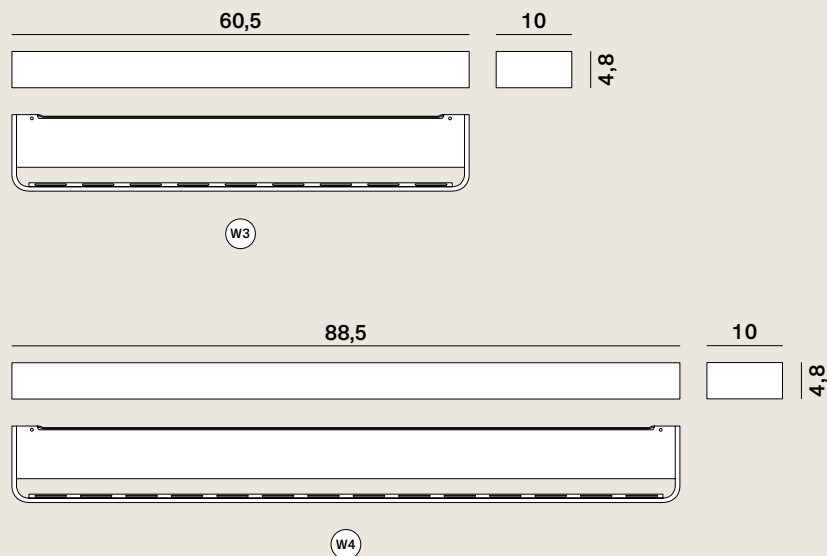

Frame: Wall

cod: W1, W2

up and down

Light Source	MID POWER LED
Power (W1)	16 Watt
Power (W2)	29 Watt
Kelvin *	2.700, 3.000
Dimmer (W2)	phase, dali push
Lumen (W1)	1.600
Lumen (W2)	3.200
CRI	90

Class **A / A+ / A++**

\* Altre temperature colore su richiesta  
/ Different colour temperature on request

Frame: Wall

cod: W3, W4

up and down

Light Source	MID POWER LED
Power (W3) (W4)	39 Watt
Kelvin *	2.700, 3.000
Dimmer (W3) (W4)	phase
Lumen (W3) (W4)	4.000
CRI	90