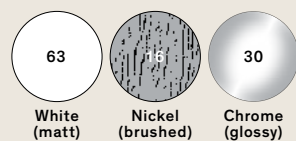

Frame: Wall

cod: W1, W2

up and down

Light Source	MID POWER LED
Power (W1)	16 Watt
Power (W2)	29 Watt
Kelvin *	2.700, 3.000
Dimmer (W2)	phase, dali push
Lumen (W1)	1.600
Lumen (W2)	3.200
CRI	90

Class **A / A+ / A++**

\* Altre temperature colore su richiesta  
/ Different colour temperature on request

Frame: Wall

cod: W3, W4

up and down

Light Source	MID POWER LED
Power (W3) (W4)	39 Watt
Kelvin *	2.700, 3.000
Dimmer (W3) (W4)	phase
Lumen (W3) (W4)	4.000
CRI	90

Class **A / A+ / A++**

\* Altre temperature colore su richiesta  
/ Different colour temperature on request

Catalogue

Satin selection (upon request)

Your favourite Colour:

- RAL
- Pantone
- NCS