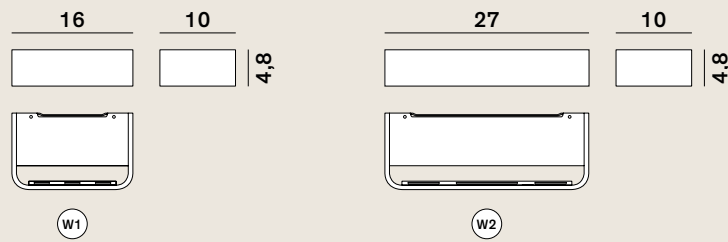

Frame: Wall

cod: W1, W2

up and down

Light Source	MID POWER LED
Power (W1)	16 Watt
Power (W2)	29 Watt
Kelvin *	2.700, 3.000
Dimmer (W2)	phase, dali push
Lumen (W1)	1.600
Lumen (W2)	3.200
CRI	90

Class **A / A+ / A++**

\* Altre temperature colore su richiesta  
/ Different colour temperature on request

Frame: Wall

cod: W3, W4

up and down

Light Source	MID POWER LED
Power (W3) (W4)	39 Watt
Kelvin *	2.700, 3.000
Dimmer (W3) (W4)	phase
Lumen (W3) (W4)	4.000
CRI	90