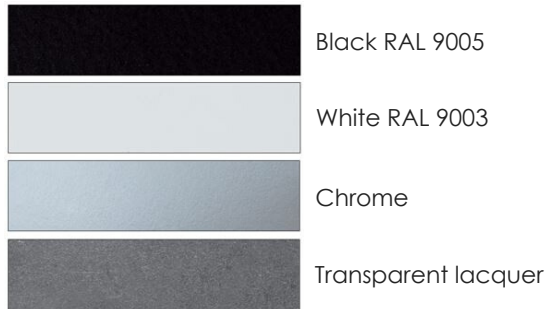

INTERIOR

COLLECTION

LC-Collection

Standard Finish

Metal finish

Wood finish

Special Finish (Extra charge)

Metal finish

Wood finish