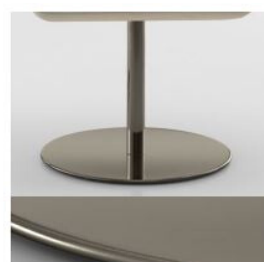

INTERIOR

COLLECTION

RO-COLLECTION

Standard Finish

Metal bases

Polished Chrome

Special Finish

Metal bases

Satin Chrome

Gun Metal

Matt Black

Polished Copper

Matt Bronze

Sablé Bronze

Polished Brass