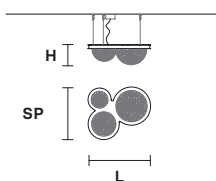

### BOOL S3 P

CE

Struttura in metallo verniciato, pendagli in cristallo trasparente, illuminazione LED.

Painted metal frame, transparent cut crystal pendants, LED lighting.

Struktur aus lackiertem Metall, Behang aus transparentem Kristall, LED-Leuchtsystem.