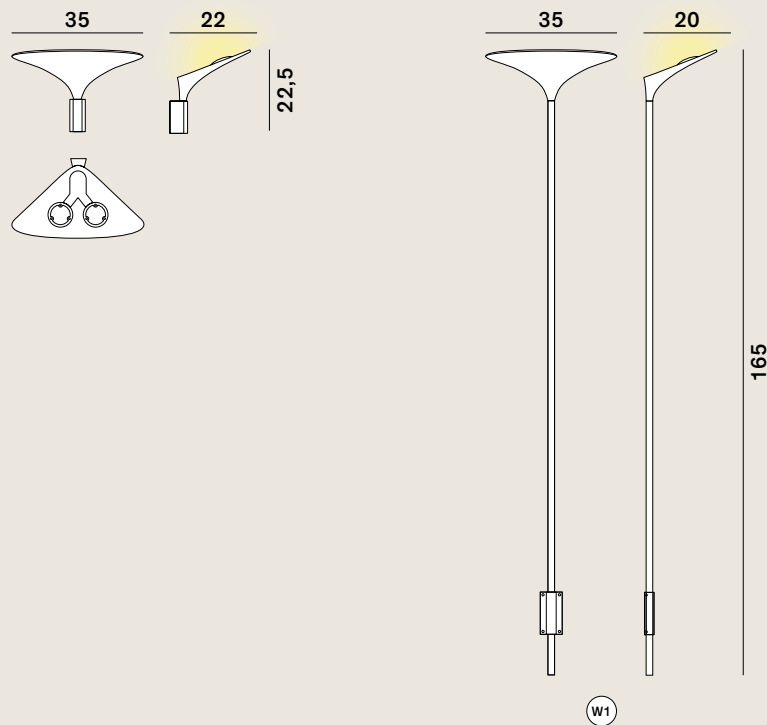

Sunset: Wall

cod: W0, W1

Light Source	ACRICHE HV LED
Power	35 Watt
Kelvin *	2.700, 3.000
Dimmer (W1)	foot
Lumen	3.200
CRI	90

Class **A+**

* Altre temperature colore su richiesta
/ Different colour temperature on request

Sunset: Floor

cod: F1

Light Source	ACRICHE HV LED
Power	35 Watt
Kelvin *	2.700, 3.000
Dimmer	foot
Lumen	3.200
CRI	90

Class **A+**

* Altre temperature colore su richiesta
/ Different colour temperature on request