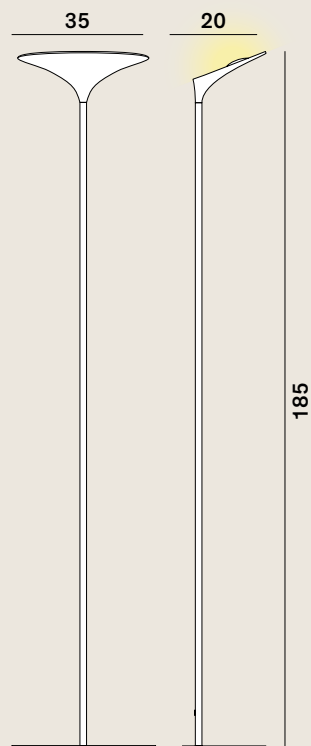

Sunset: Wall

cod: W0, W1

Light Source	ACRICHE HV LED
Power	35 Watt
Kelvin *	2.700, 3.000
Dimmer (W1)	foot
Lumen	3.200
CRI	90

Class **A+**

* Altre temperature colore su richiesta
/ Different colour temperature on request

Sunset: Floor

cod: F1

Light Source	ACRICHE HV LED
Power	35 Watt
Kelvin *	2.700, 3.000
Dimmer	foot
Lumen	3.200
CRI	90

Class **A+**

* Altre temperature colore su richiesta
/ Different colour temperature on request

Catalogue

Satin selection (upon request)

Your favourite Colour:

- RAL
- Pantone
- NCS