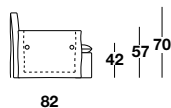

SEWING

Tissue in contrast

Leather Costa Viva

FEET FINISHING

Black PVC

KIMONO

kimono junior

small armchair