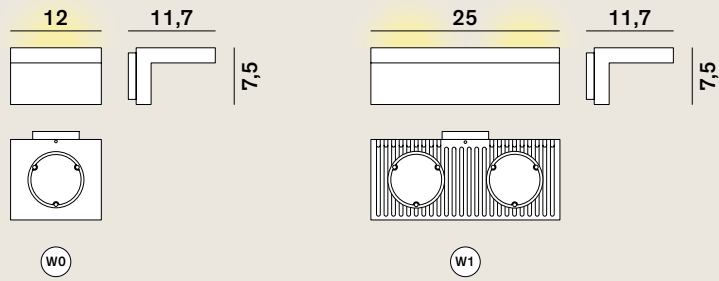

Step: Wall

cod: W0, W1

Light Source	ACRICHE HV LED
LED <sup>(W0)</sup>	17,5 Watt
LED <sup>(W1)</sup>	35 Watt
Kelvin *	2.700, 3.000
Lumen <sup>(W0)</sup>	1.600
Lumen <sup>(W1)</sup>	3.200
CRI	90

Class **A+**

\* Altre temperature colore su richiesta  
/ Different colour temperature on request

Catalogue

Satin selection (upon request)

Your favourite Colour:

- RAL
- Pantone
- NCS