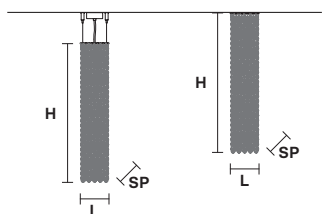

CUBO S/PL SMALL 60 CE

SQUARE

H 60 cm / 23.62"
L 12.5 cm / 4.92"
SP 12.5 cm / 4.92"

3×E14×40 W
USA 3×E12×40 W
(not included)