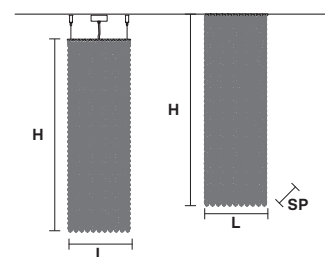

## CUBO S/PL MEDIUM 40 CE

**SQUARE**

**H** 40 cm / 15.74"  
**L** 25 cm / 9.84"  
**SP** 25 cm / 9.84"

7×E14×40 W  
**USA** 7×E12×40 W  
(not included)

## CUBO S/PL MEDIUM 60 CE

**SQUARE**

**H** 60 cm / 23.62"  
**L** 25 cm / 9.84"  
**SP** 25 cm / 9.84"

8×E14×40 W  
**USA** 8×E12×40 W  
(not included)

## CUBO S/PL MEDIUM 80 CE

**SQUARE**

**H** 80 cm / 31.49"  
**L** 25 cm / 9.84"  
**SP** 25 cm / 9.84"

10×E14×40 W  
**USA** 10×E12×40 W  
(not included)