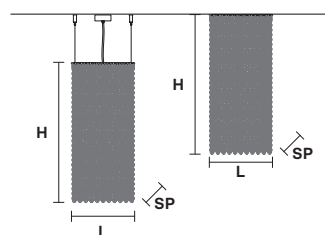

CUBO S/PL MEDIUM 60 CE

SQUARE

H 60 cm / 23.62"
L 25 cm / 9.84"
SP 25 cm / 9.84"

8×E14×40 W
USA 8×E12×40 W
(not included)