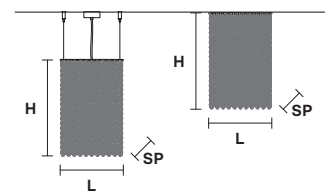

CUBO S/PL MEDIUM 40 CE

SQUARE

H 40 cm / 15.74"
L 25 cm / 9.84"
SP 25 cm / 9.84"

7×E14×40 W
USA 7×E12×40 W
(not included)