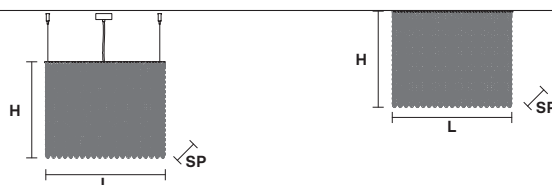

CUBO S/PL LARGE 40

SQUARE

H 40 cm / 15.74"
L 50 cm / 19.68"
SP 50 cm / 19.68"

⦿ 12×E14×40 W
USA 12×E12×40 W
(not included)