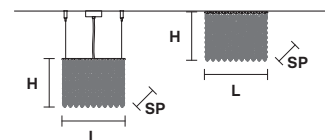

## CUBO S/PL MEDIUM 20 CE

**SQUARE**

**H** 20 cm / 7.87"  
**L** 25 cm / 9.84"  
**SP** 25 cm / 9.84"

4×E14×40 W  
**USA** 4×E12×40 W  
(not included)