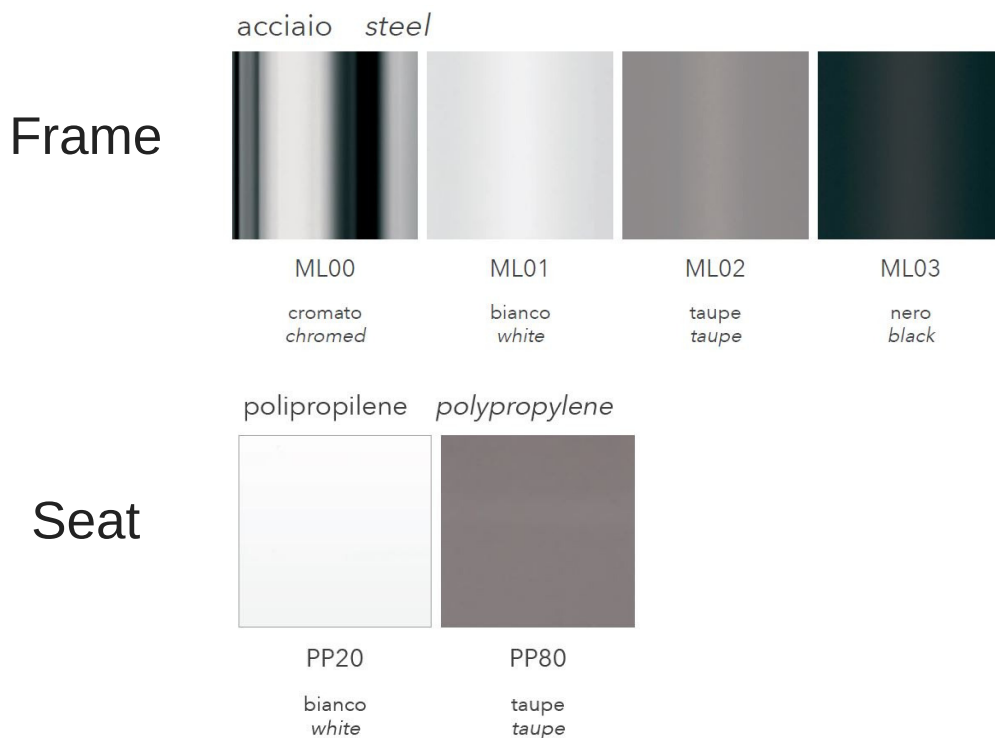

INTERIOR

COLLECTION

Standard Finish

Special Finish *(extra charge)*