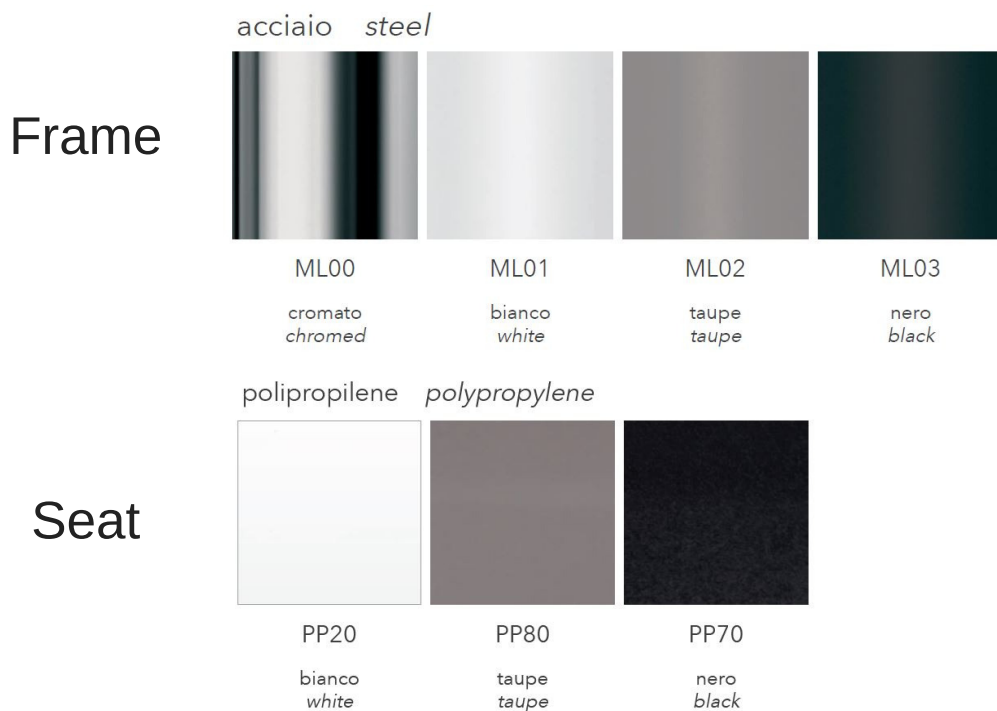

INTERIOR

COLLECTION

Standard Finish

Special Finish *(extra charge)*